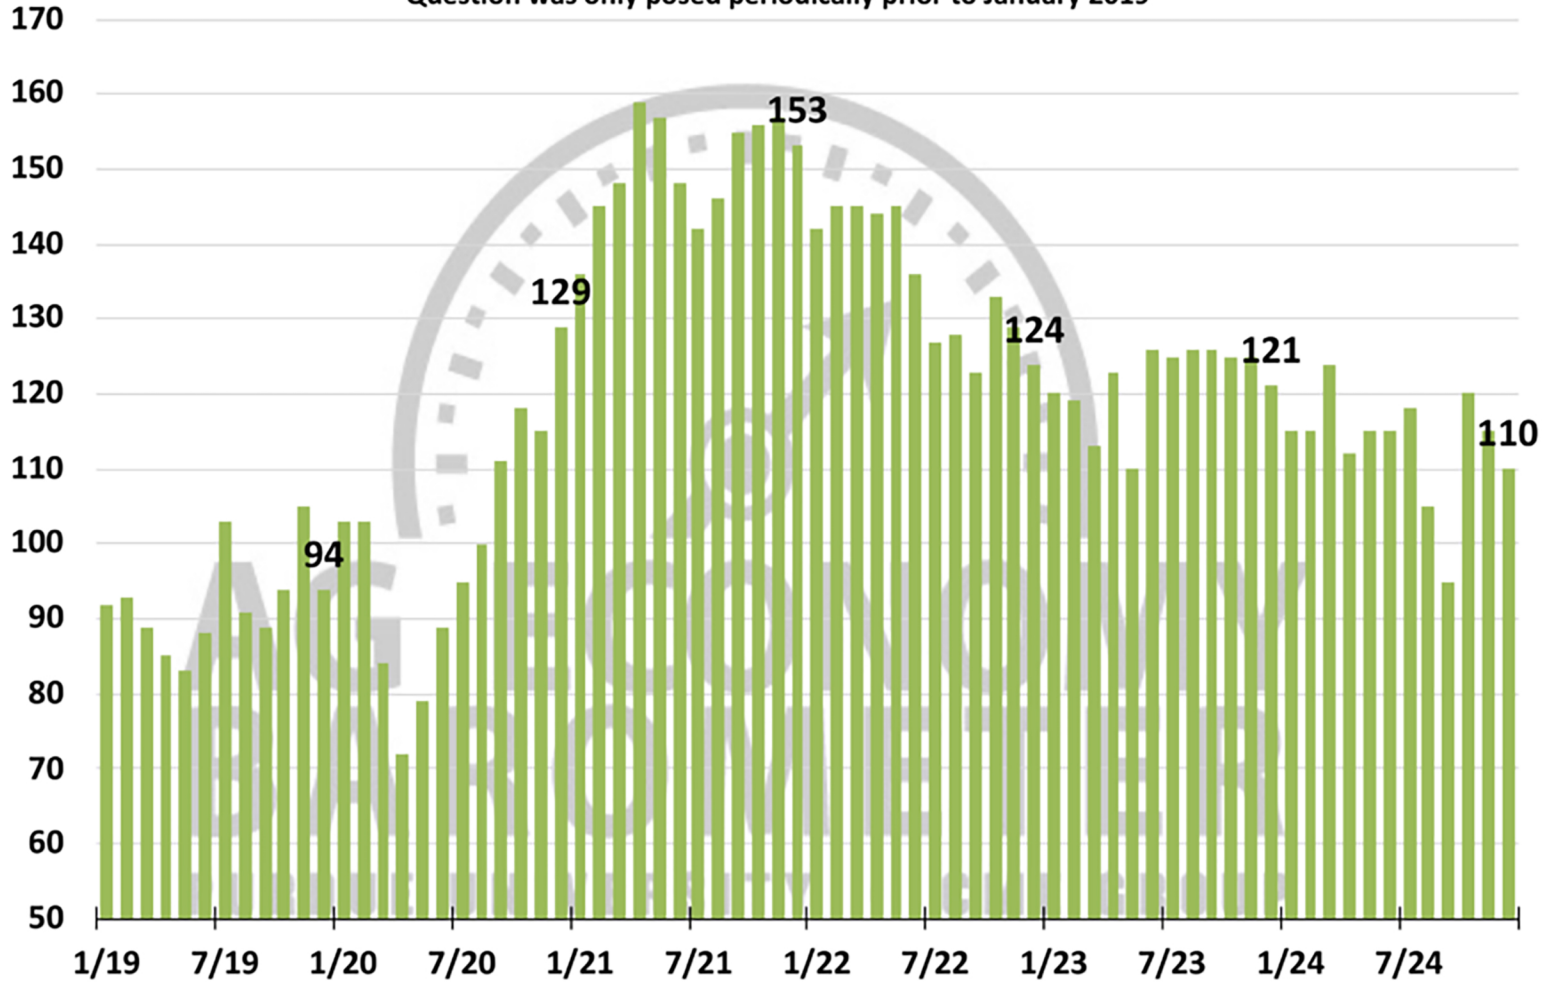

# Short-Term Farmland Value Expectations Index

Question was only posed periodically prior to January 2019

Month & Year

Source: Purdue University Center for Commercial Agriculture, Producer Survey, December 2024