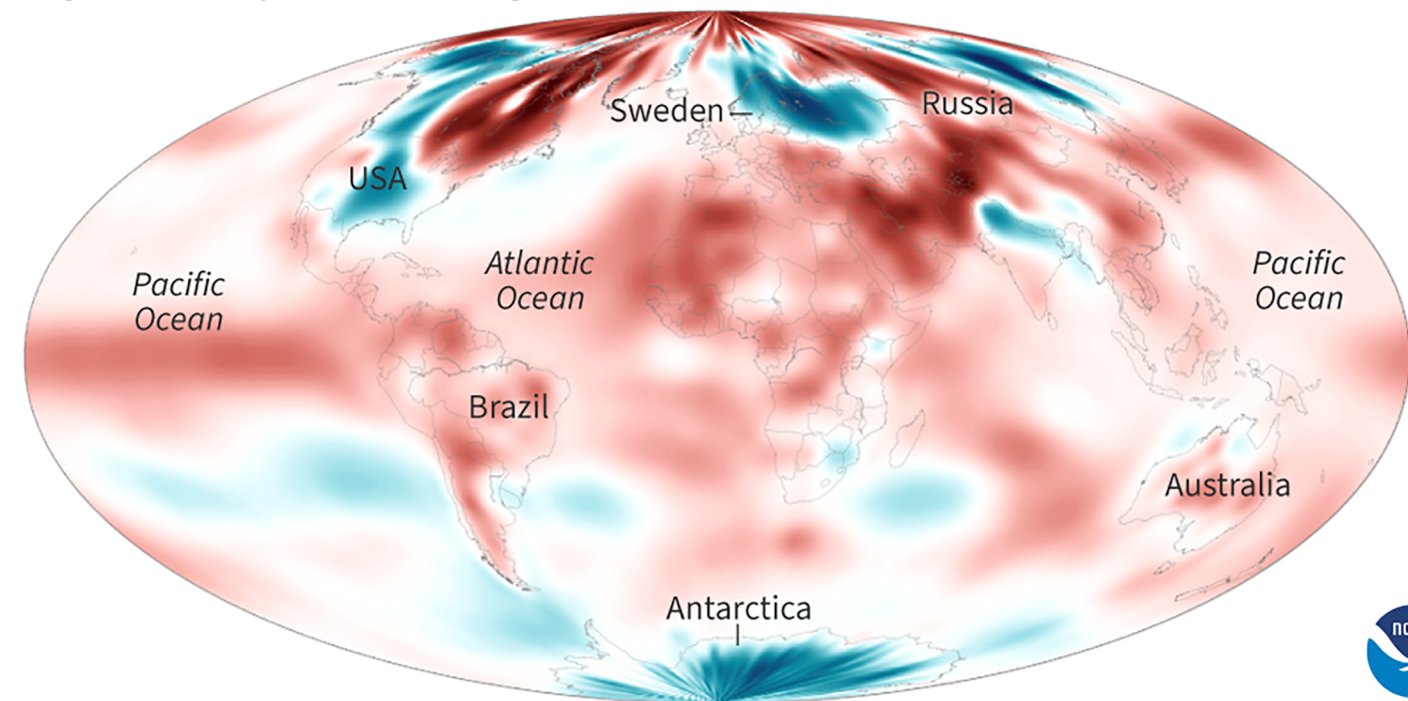

January 2024 compared to average

January 2024
Compared to 1991-2020

NOAA NNVL
Data: NCEI

January global temperatures compared to average (1850-2024)