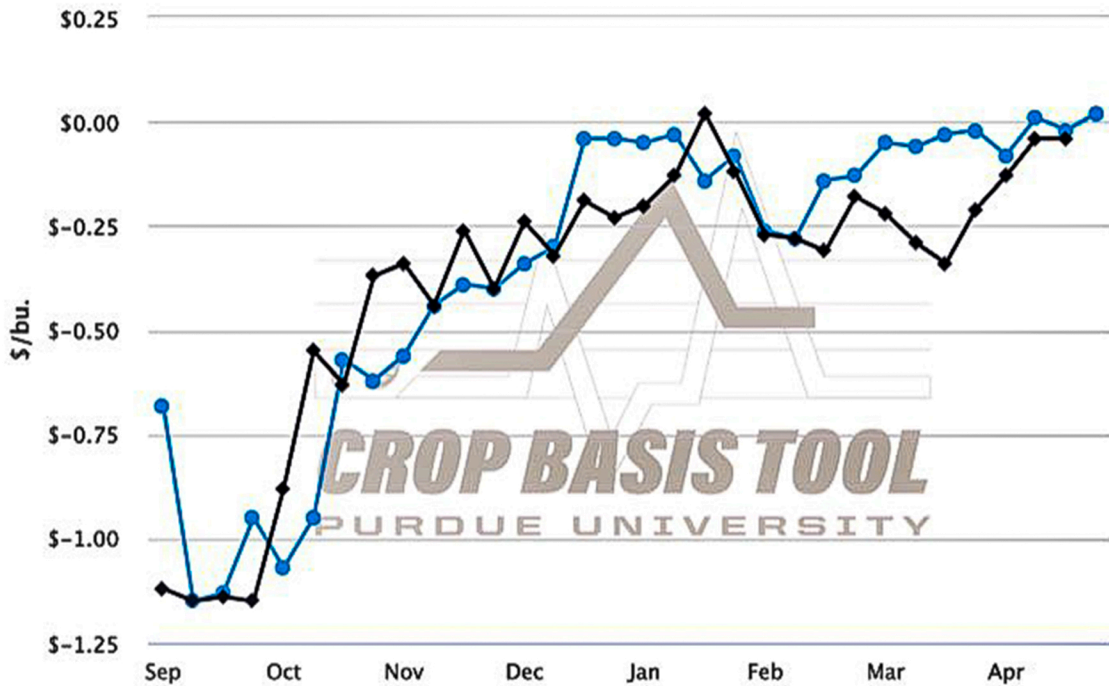

# Purdue Center for Commercial Agriculture Crop Basis Tool

Soybean Basis, May Contract  
SE Indiana

● Avg of Selected Crop Years ( 2024 - 2025, 2023 - 2024 )    ◆ 2025 - 2026