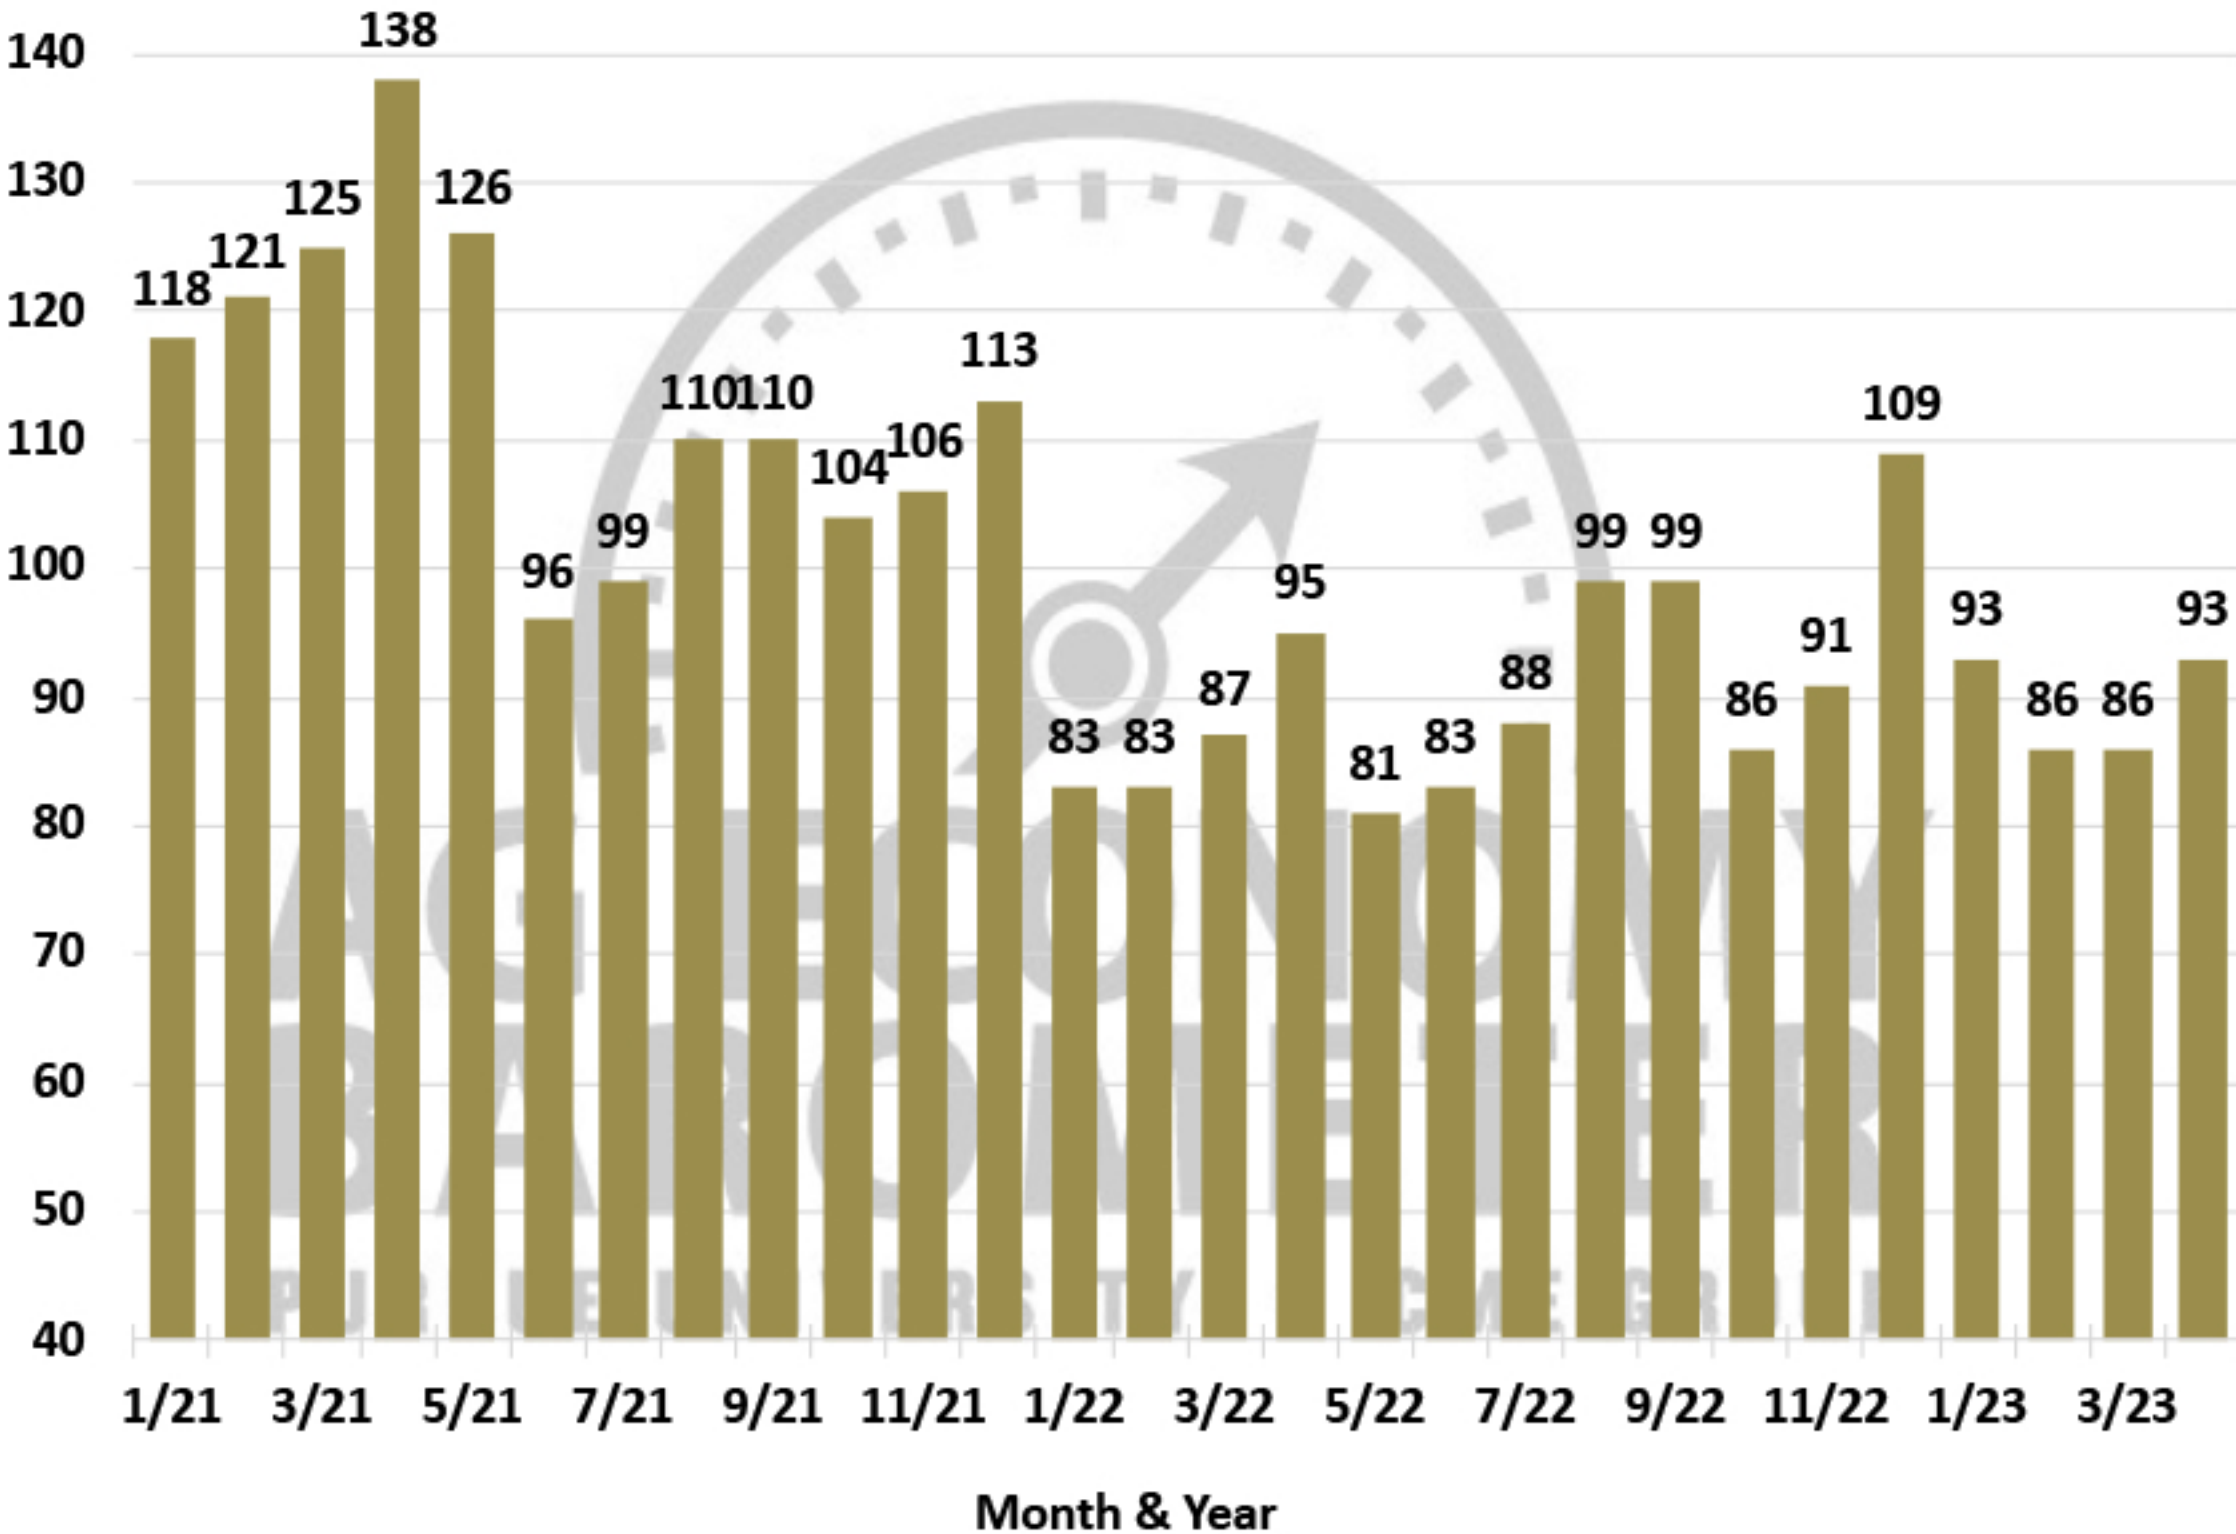

Farm Financial Performance Index

Index

Source: Purdue University Center for Commercial Agriculture, Producer Survey, April 2023