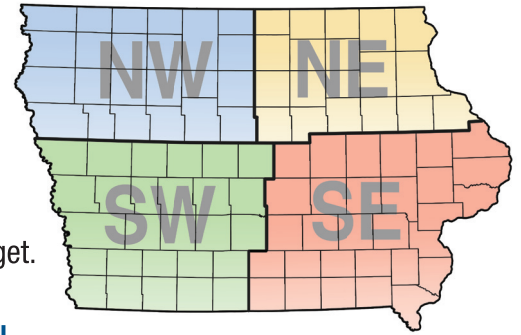

THE VALUE

GETTING THE MOST FOR YOUR MONEY IN 2020

Iowa Farmer Today strives to provide **THE BEST VALUE** for your advertising budget.

DISPLAY AD RATES

NET COST PER COLUMN INCH BY EDITION & FREQUENCY DISCOUNT LEVEL

	1-3 weeks OPEN RATE	4-8 weeks 5% OFF	9-16 weeks 10% OFF	17-25 weeks 15% OFF	26-51 weeks 20% OFF	52 weeks 25% OFF
Statewide	\$111.00	\$105.45	\$99.90	\$94.35	\$88.80	\$83.25
Northeast	\$38.00	\$36.10	\$34.20	\$32.30	\$30.40	\$28.50
Southeast	\$31.50	\$29.93	\$28.35	\$26.78	\$25.20	\$23.63
Northwest	\$35.00	\$33.25	\$31.50	\$29.75	\$28.00	\$26.25
Southwest	\$26.10	\$24.80	\$23.49	\$22.19	\$20.88	\$19.58