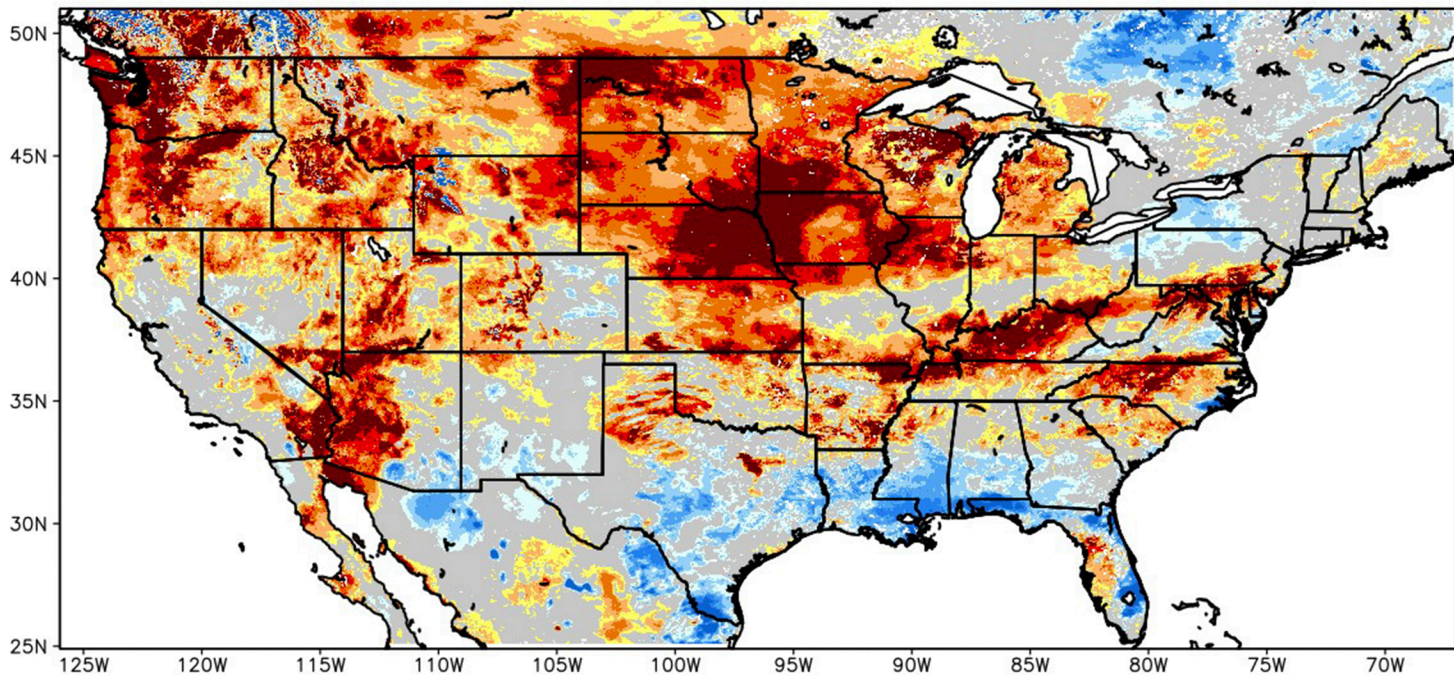

SPoRT-LIS 0-10 cm Soil Moisture percentile valid 12 May 2026

****NOTE****
****Experimental****