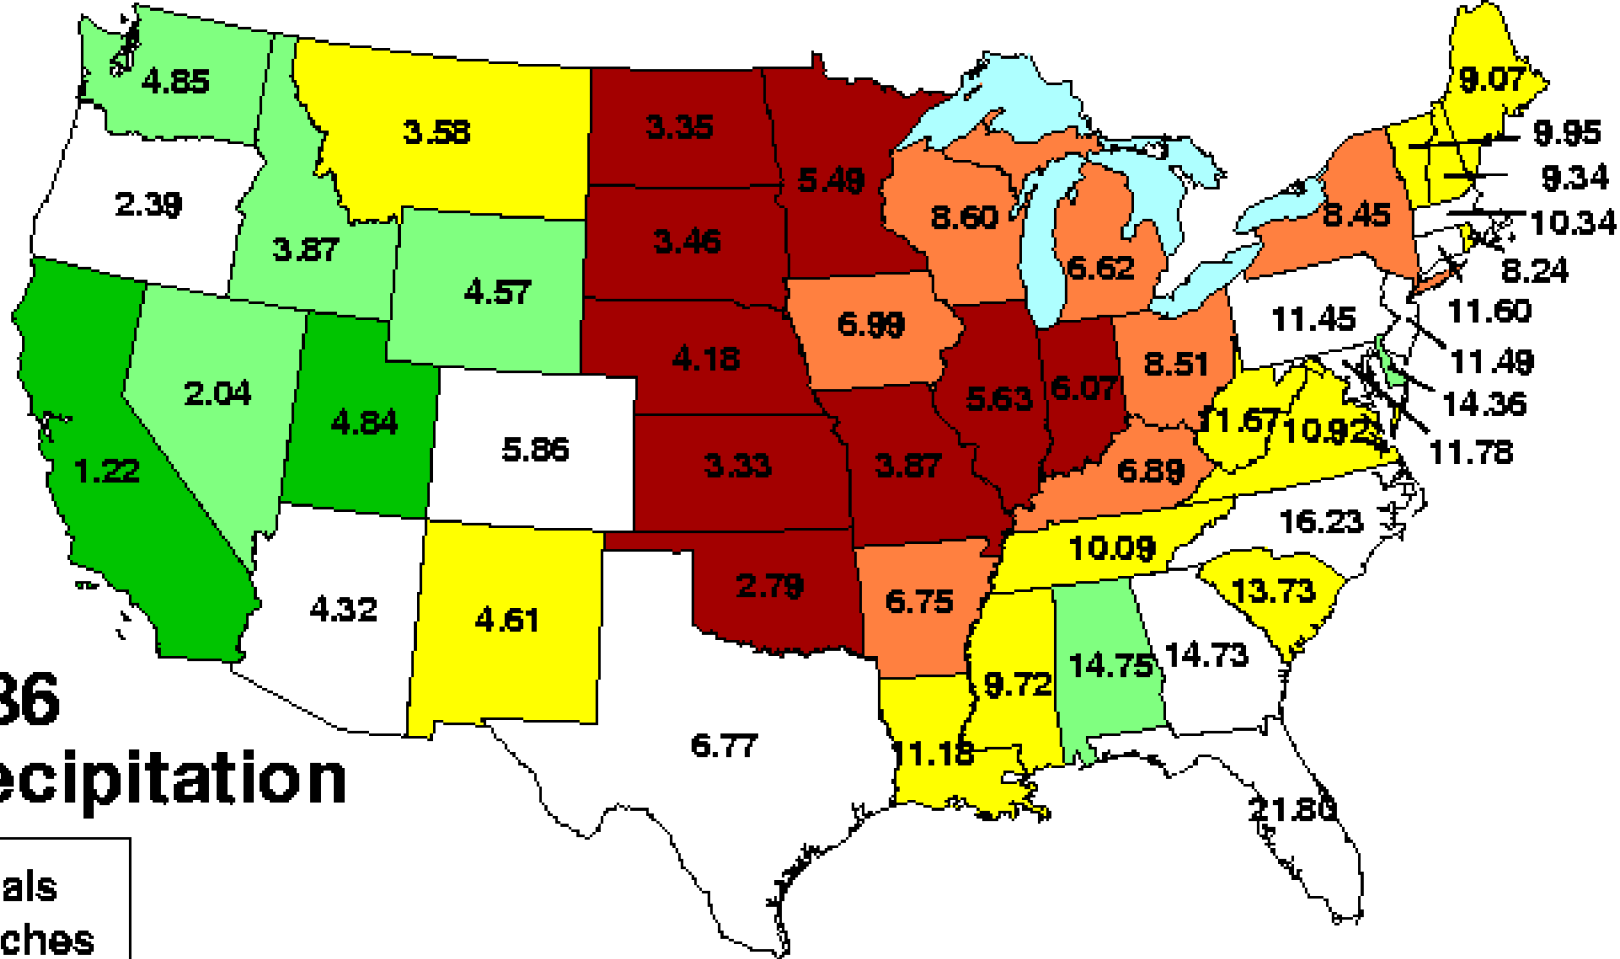

1936 Precipitation

Totals
in Inches

Record
Driest

Much
Below
Normal

Below
Normal

Near
Normal

Above
Normal

Much
Above
Normal

Record
Wettest