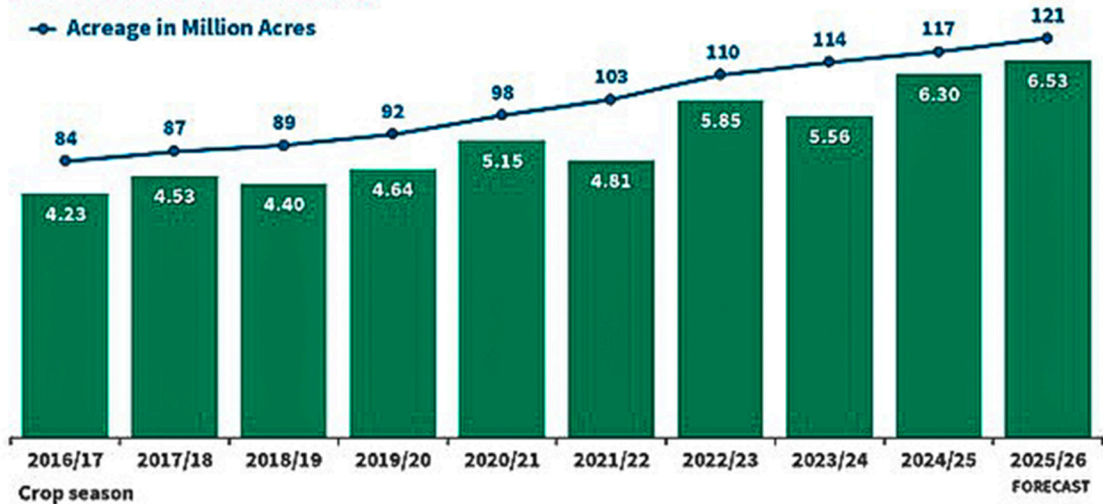

# Figure 1: Expanding Soybean Acreage and Rising Production in Brazil

■ Production in Billion Bushels

—● Acreage in Million Acres

Source: National Supply Company (Conab), Brazil