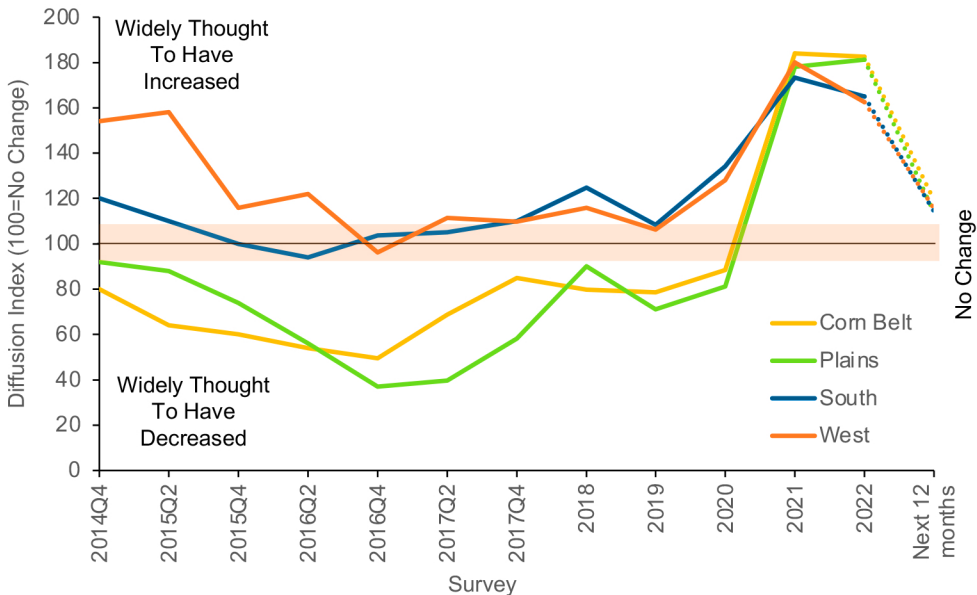

Diffusion Index of Land Values by Region

Source: ABA-Farmer Mac Agricultural Lenders Survey, August 2022

Prior to 2016Q4, results from Farmer Mac internal surveys provided for trend. Mean response to Q1/Q2: During the past 6/12 months, how have the following economic conditions changed in your area? How much will they change in the next 6/12 months in your area?