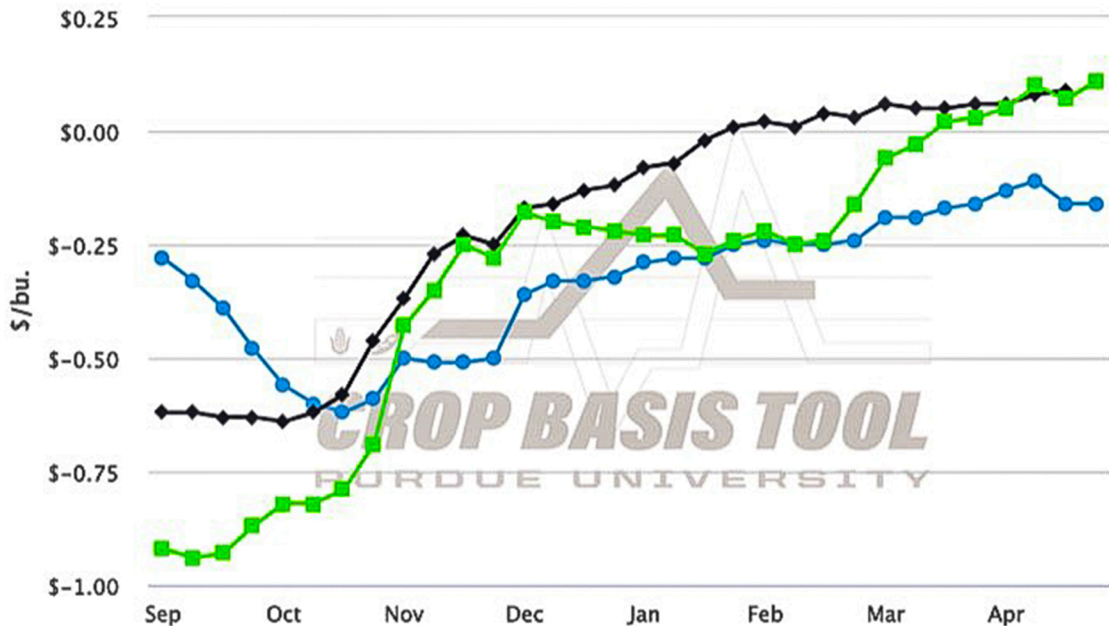

Purdue Center for Commercial Agriculture Crop Basis Tool

Corn Basis, May Contract
CENTRAL Ohio

- Avg of Selected Crop Years (2024 - 2025, 2023 - 2024, 2022 - 2023)
- ◆ 2025 - 2026
- 2024 - 2025