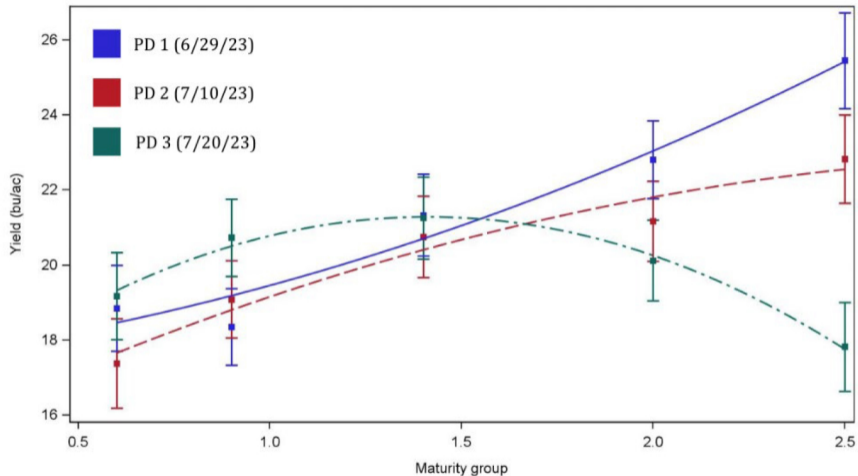

Planting Date x Maturity Group Yield

Figure 2. Effect of planting date and maturity group on soybean yield: The differently colored lines represent the different soybean planting dates.