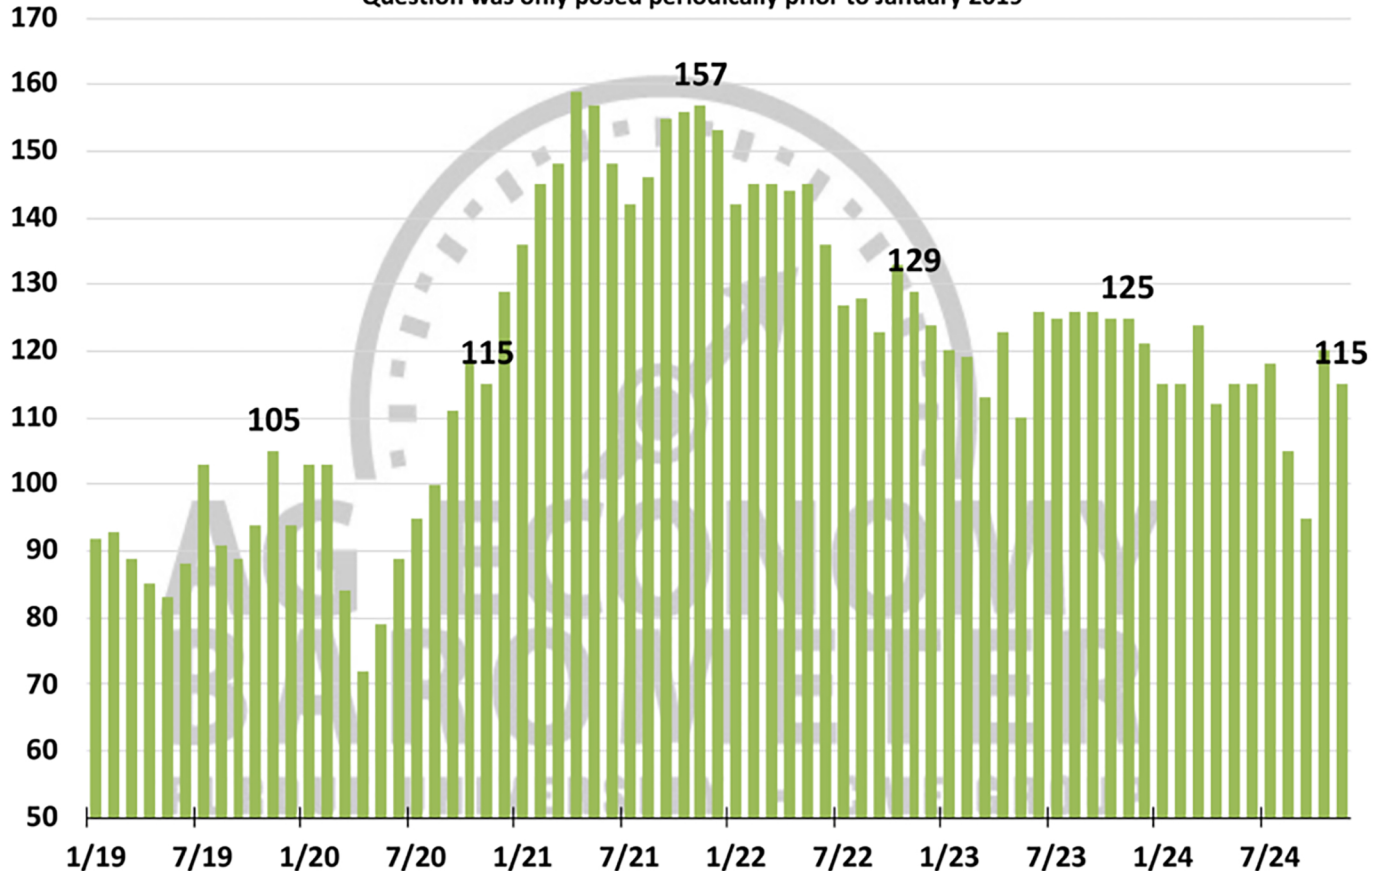

Index

Short-Term Farmland Value Expectations Index

Question was only posed periodically prior to January 2019

Month & Year

Source: Purdue University Center for Commercial Agriculture, Producer Survey, November 2024