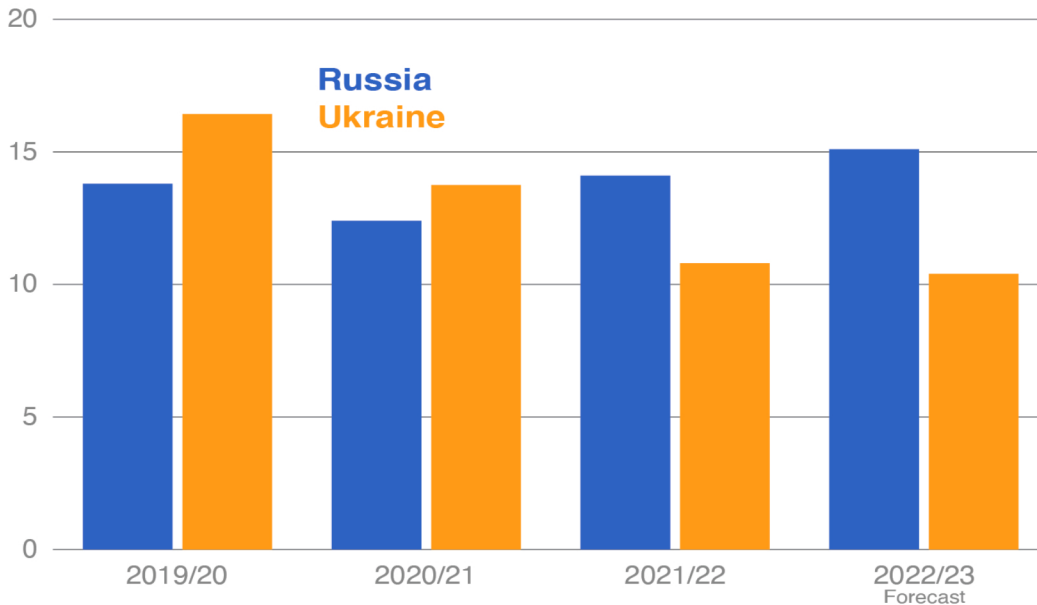

Sunflowerseed Crush

Million Metric Tons

Source: USDA-Foreign Agricultural Service - Production, Supply, and Distribution (PSD) Database