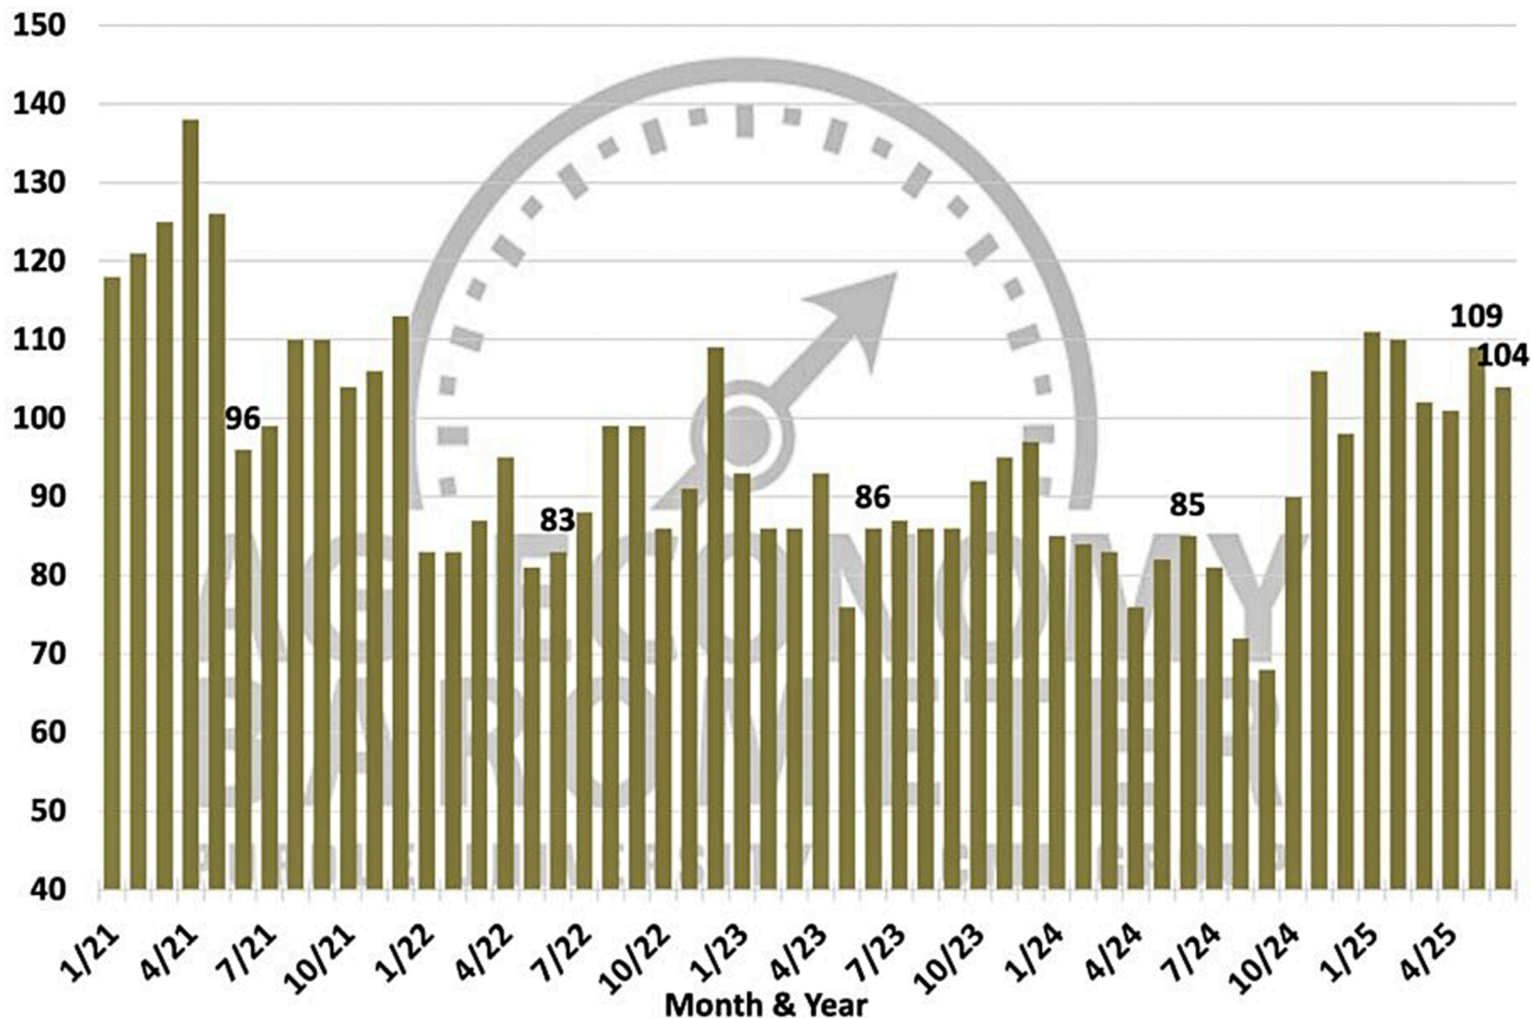

Farm Financial Performance Index

Index

Source: Purdue University Center for Commercial Agriculture, Producer Survey, January 2021 - June 2025