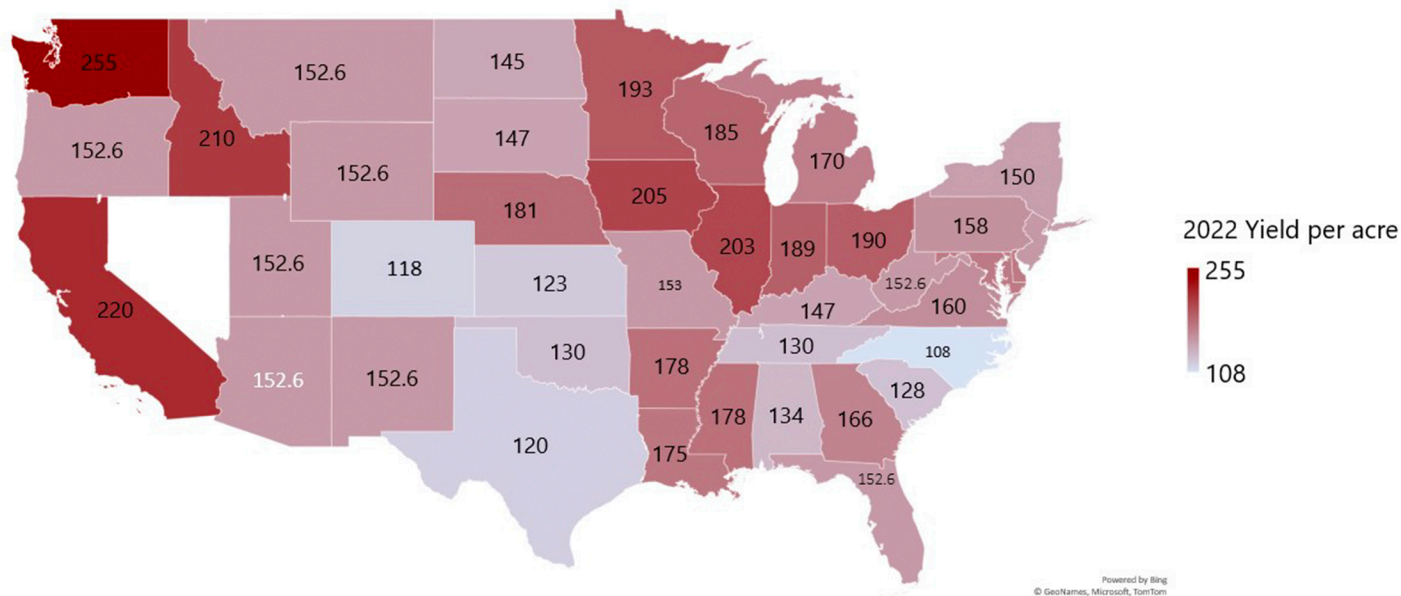

USDA August 2022 Estimated Corn Yield

2022 U.S. Corn Yield is 175.4 Bushels Per Acre, Down 1% Compared to 2021

Powered by Bing
© GeoNames, Microsoft, TomTom