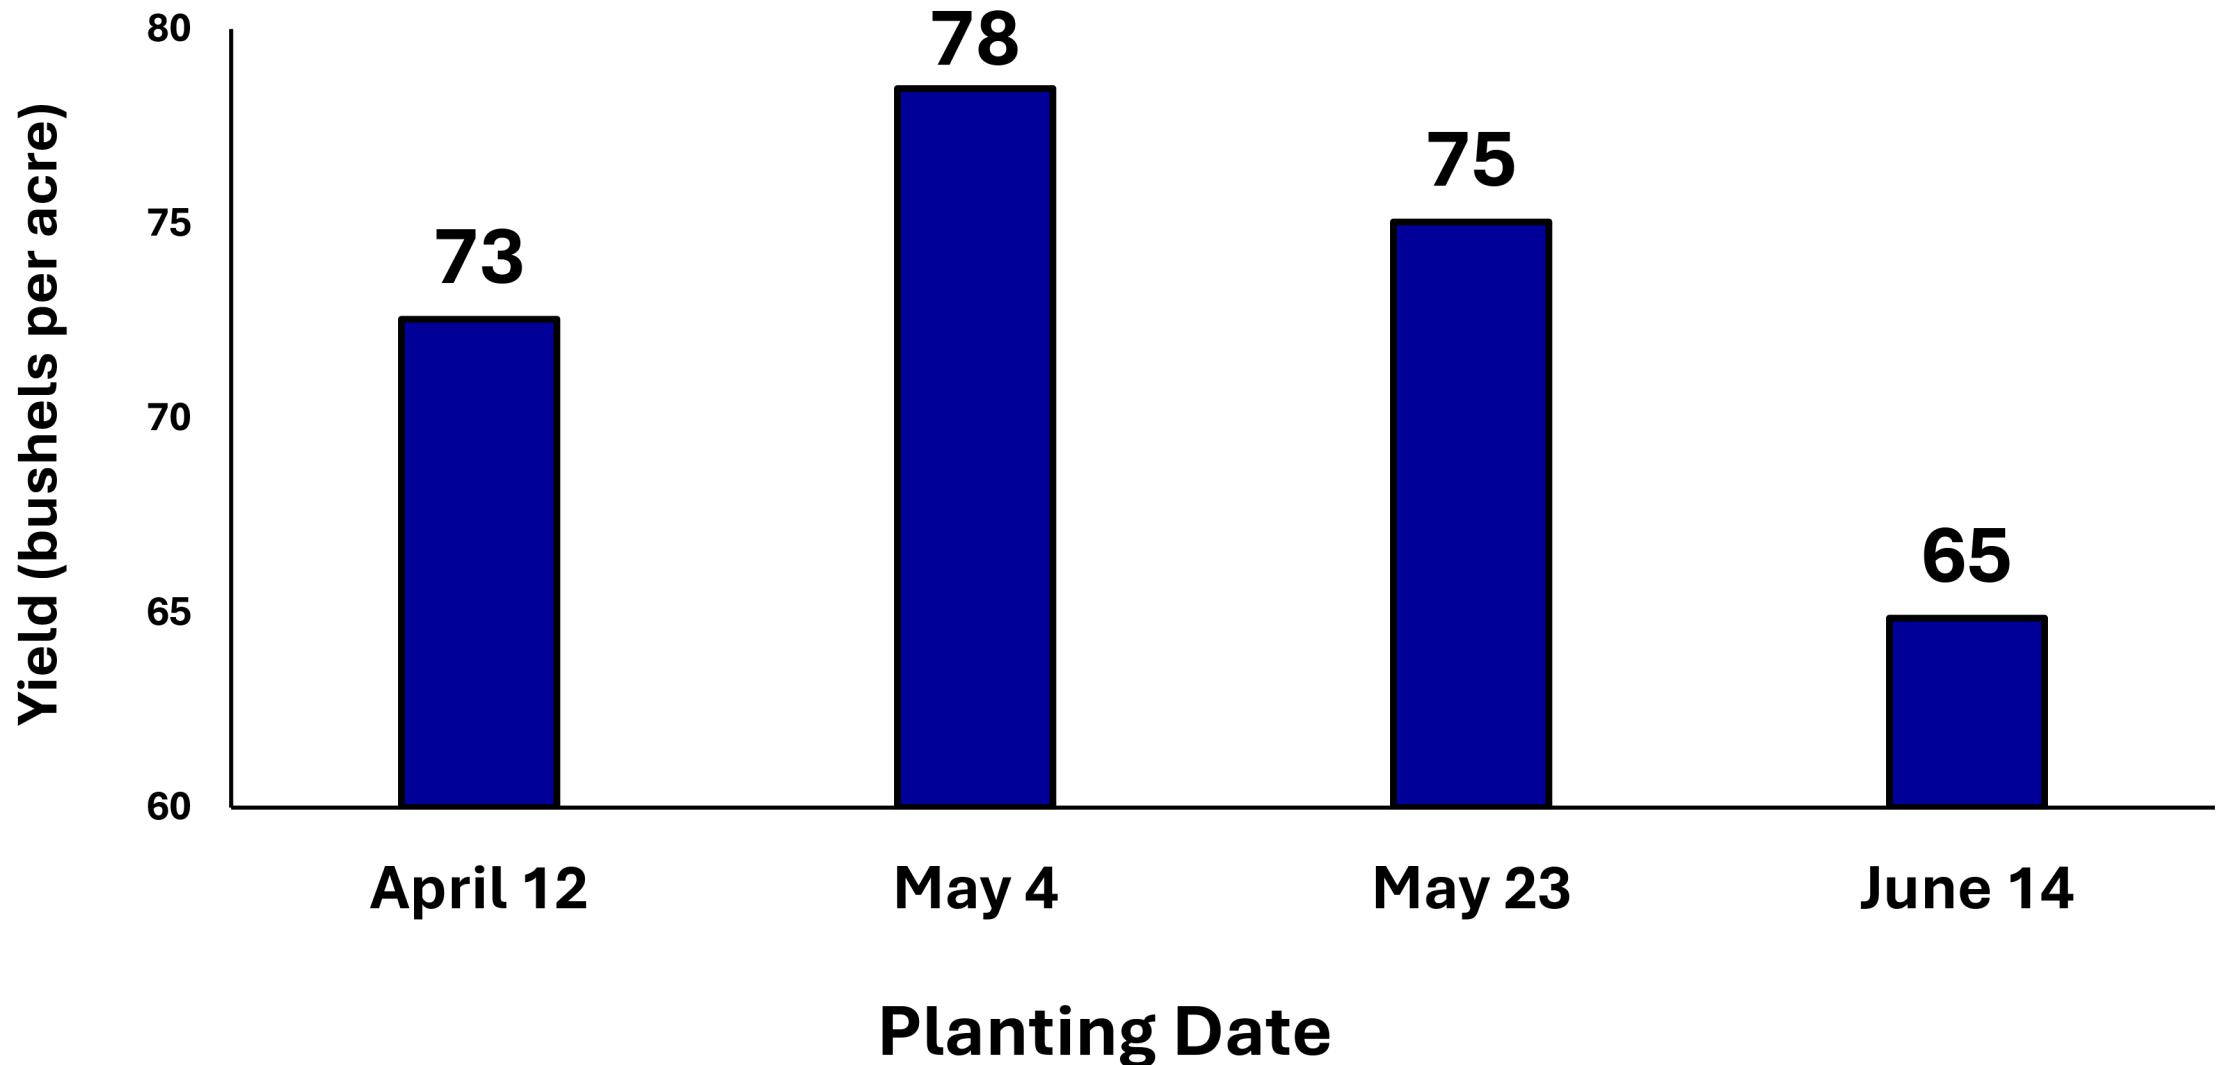

Planting Date and Soybean Yield - 2023

Averaged across 16 varieties (2.7 to 4.2 maturity groups) and management treatments