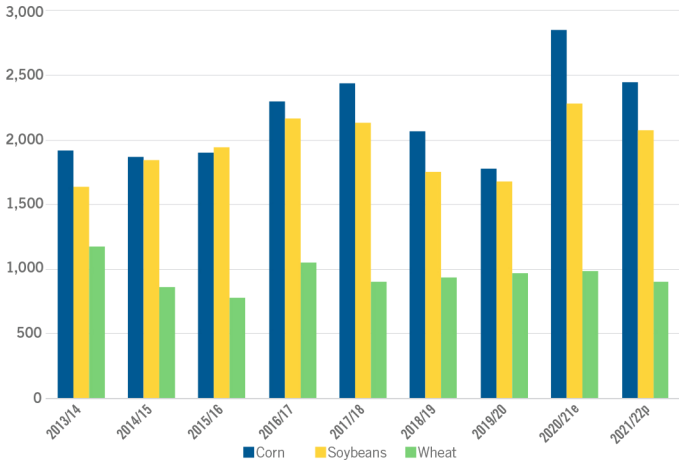

Actual and Projected Grain Exports

Million Bushels

Source: WASDE June 12, 2021