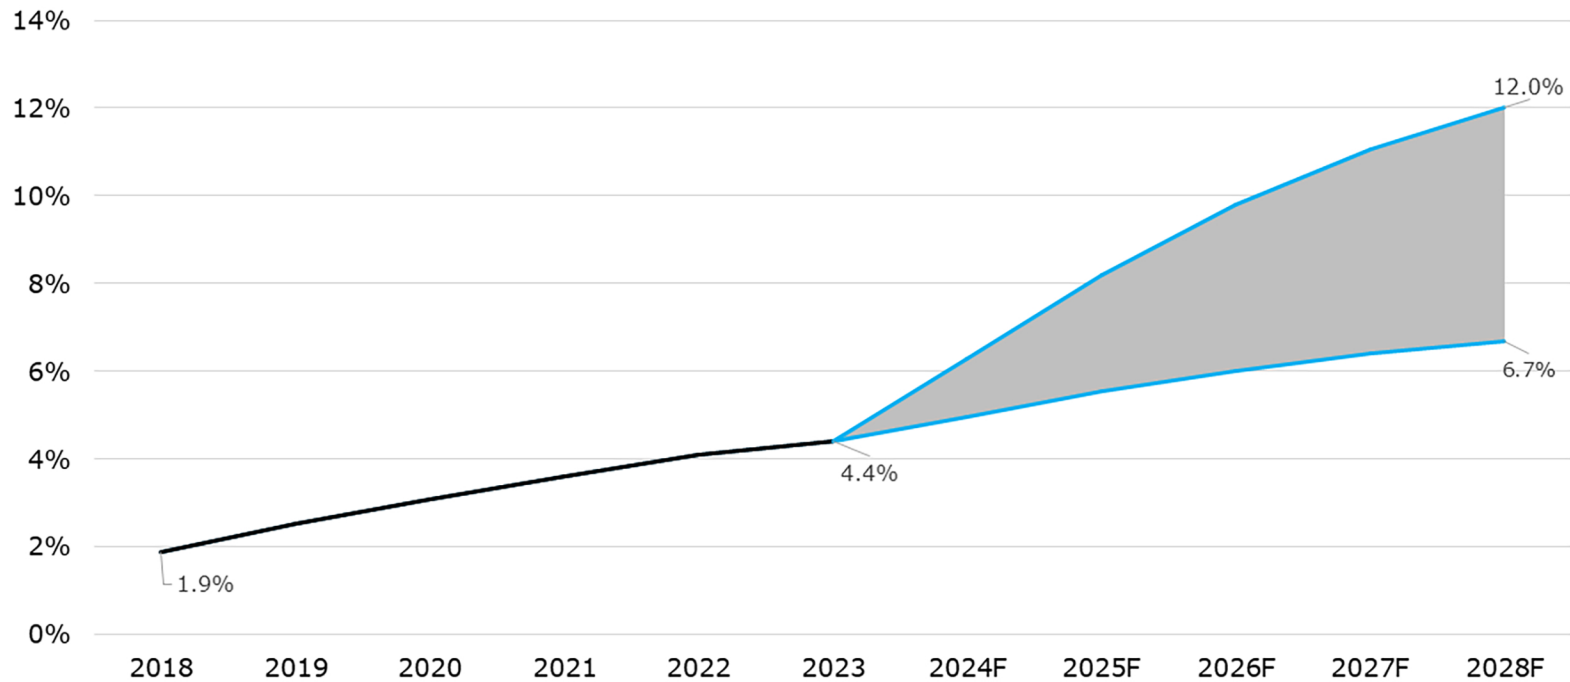

Total U.S. Data Center Electricity Consumption

Data Center Electricity Consumption, % of all U.S. Consumption, Annual, 2018-2023, Forecast Range 2024F - 2028F

F - Indicates Forecasted Range