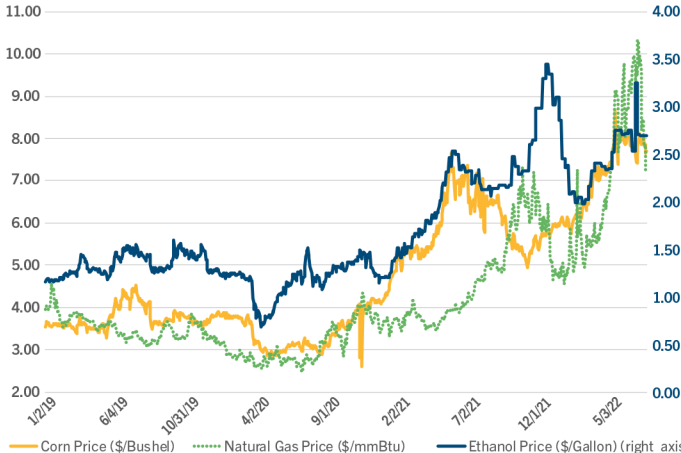

Ethanol Fuel Prices vs. Corn and Natural Gas Costs

Dollars per Bushel/Dollars per mmBtu

Dollars per Gallon

Source: Iowa State University - Center for Agricultural and Rural Development (CARD)