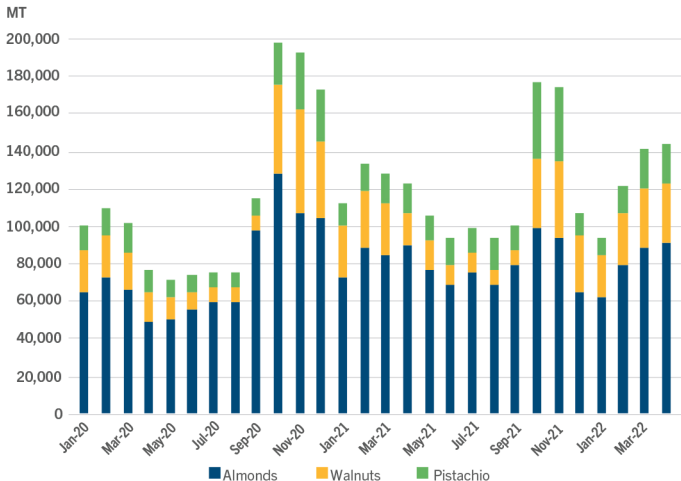

U.S. Tree Nut Exports

Source: USDA-FAS