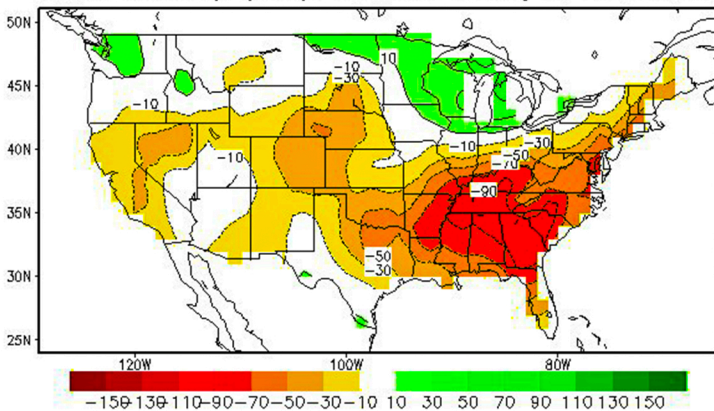

Lagged Averaged Soil Moisture Outlook for End of MAY2026  
units: anomaly (mm), SM data ending at 20260504

Lagged Averaged Soil Moisture Outlook for End of JUL2026  
units:anomaly (mm), SM data ending at 20260504