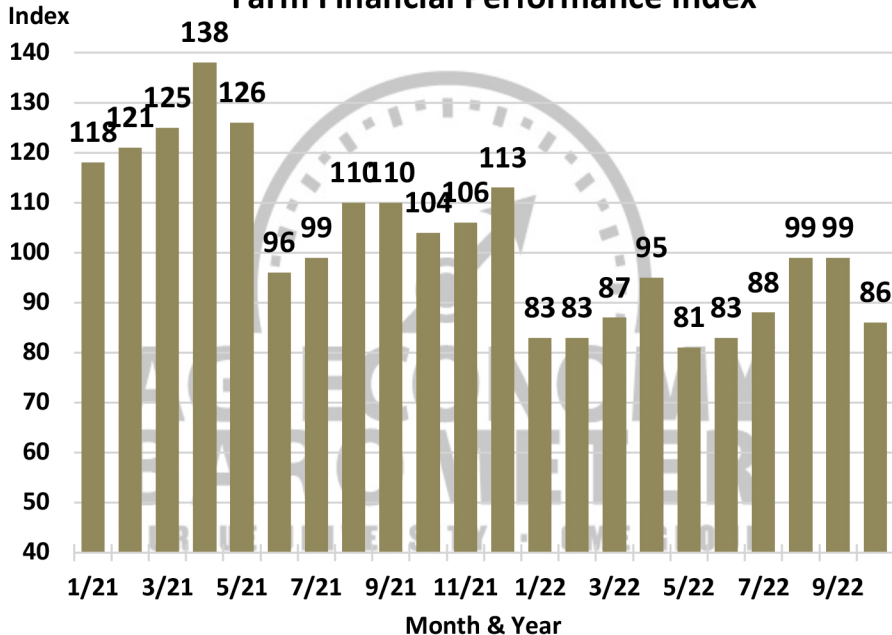

Farm Financial Performance Index

Source: Purdue University Center for Commercial Agriculture, Producer Survey, October 2022

Figure 3. Farm Financial Performance Index, April 2018-October 2022.