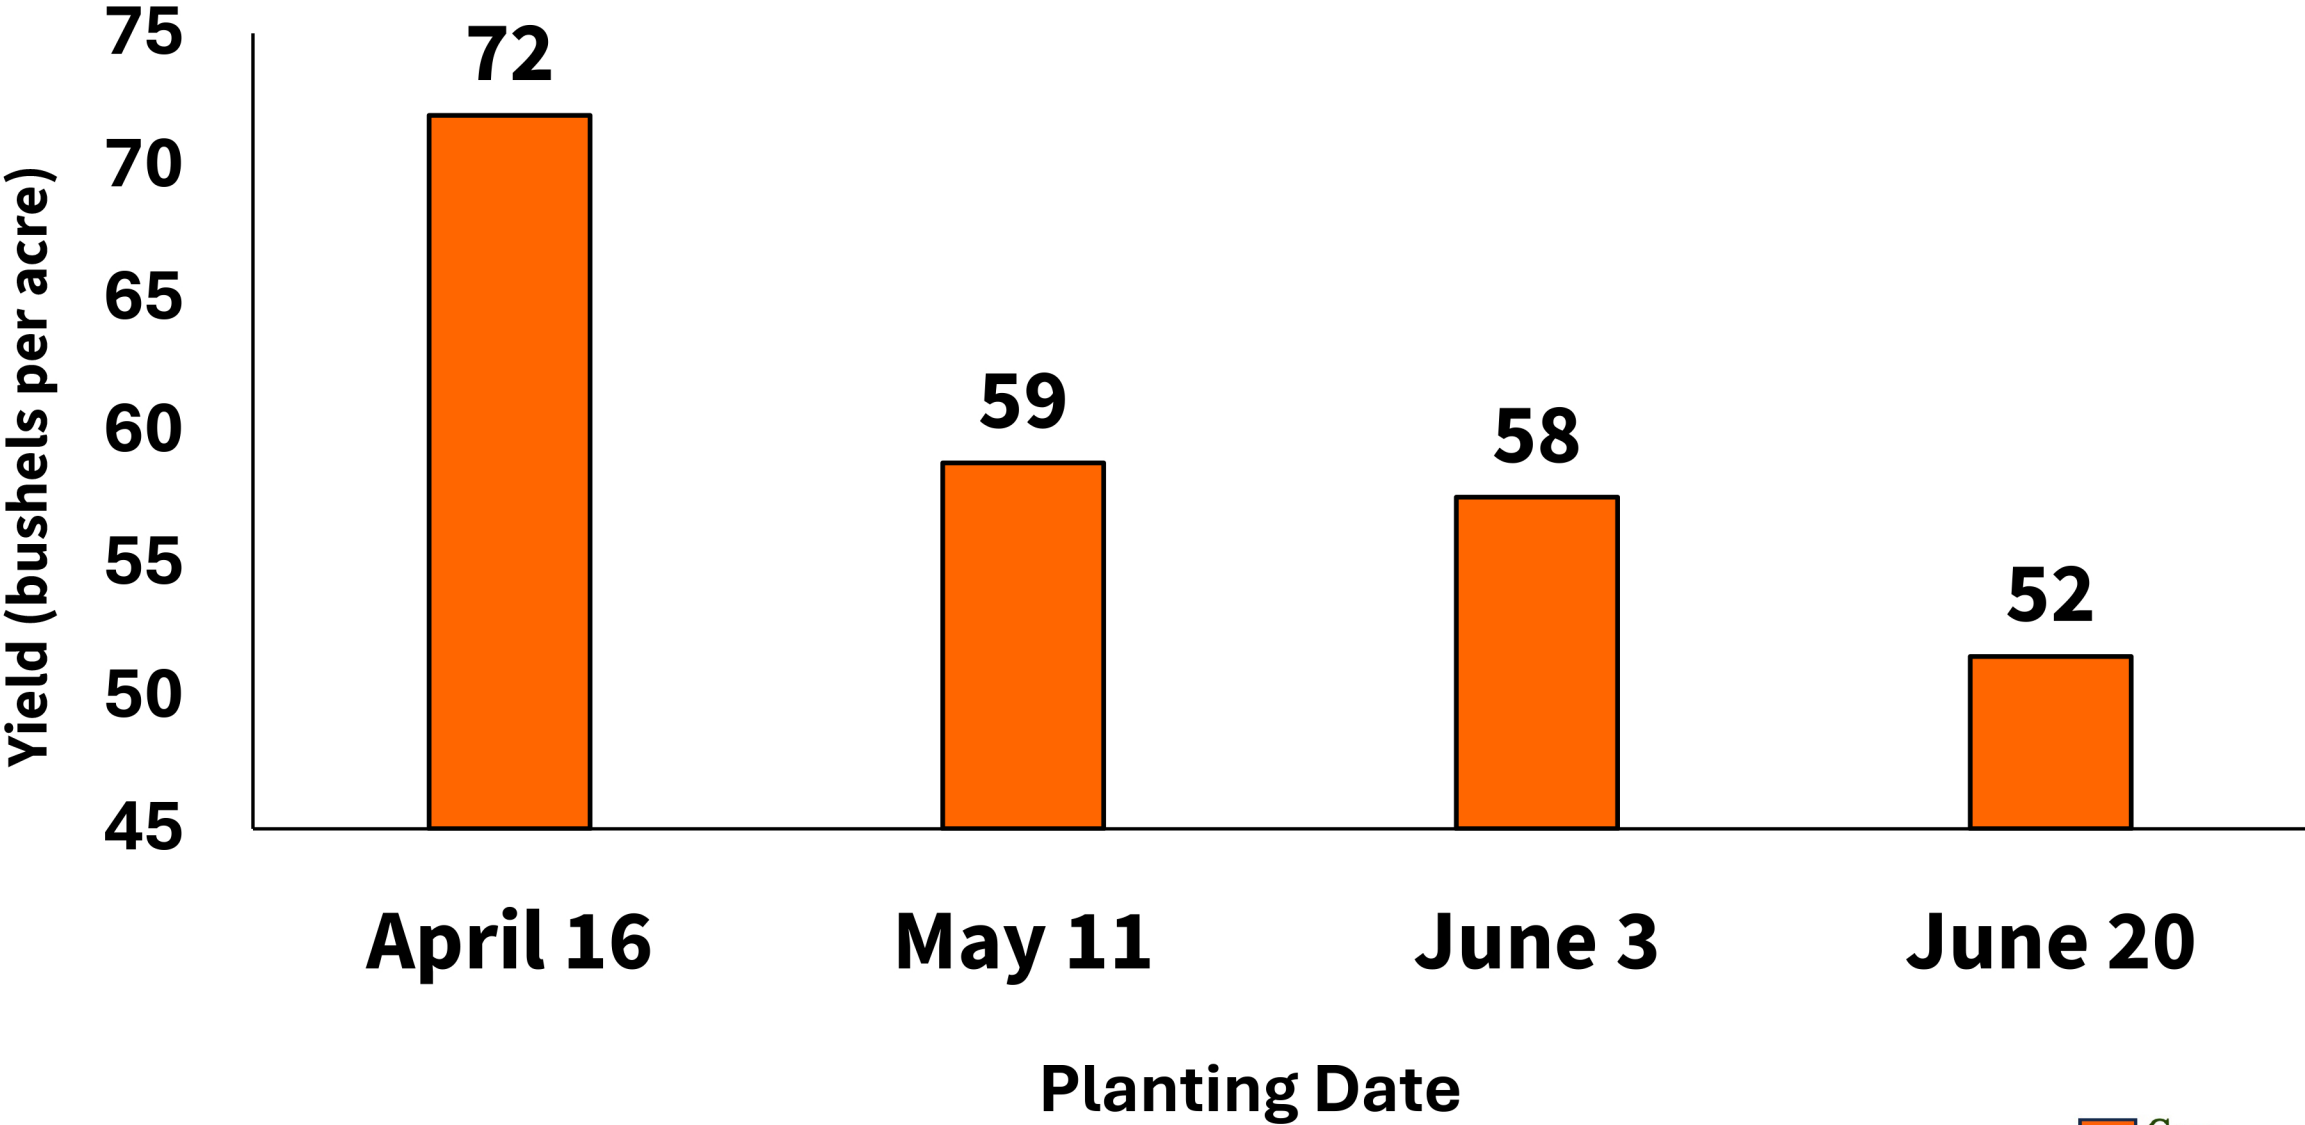

Planting Date and Soybean Yield - 2024

Averaged across 16 varieties (2.7 to 4.2 maturity groups) and management treatments