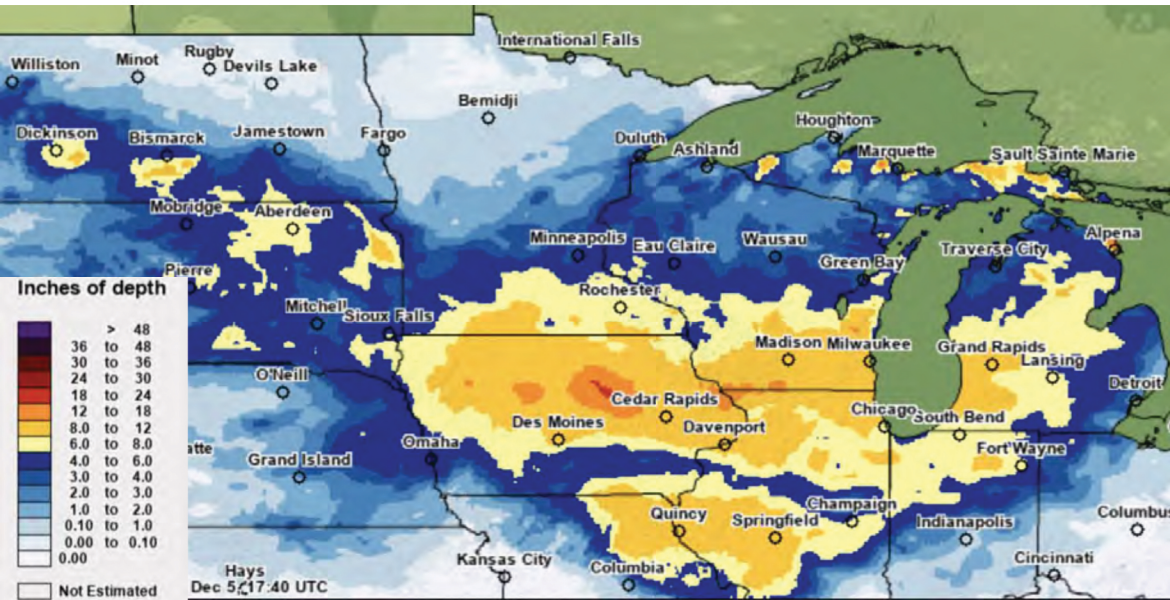

# Post-Thanksgiving Central Midwest Snowfall

Snowfall (in) from 6am CST 11/28/25 to 6am CST 11/30/25. Credit: [NOHRSC](#).

- 6-16” across parts of the Dakotas, MN, IA, MO, WI, IL, MI, IN
- Largest single-day Nov snowfall (Nov 29) on record:
  - Dubuque, IA: 11”
  - Madison, WI: 9.3”
  - Springfield, IL: 8.9”
  - Chicago, IL: 8.4”
- Largest single-storm Nov snowfall (Nov 28-30) on record:
  - Waterloo, IA: 14.5”
  - Springfield, IL: 8.9”
- Peak wind gusts (mph) in the 30s to 50s
- Numerous car accidents, road closures, flights cancelled
  - I-70 [pile-up](#) near Terre Haute, IN – shut down for 6 hours