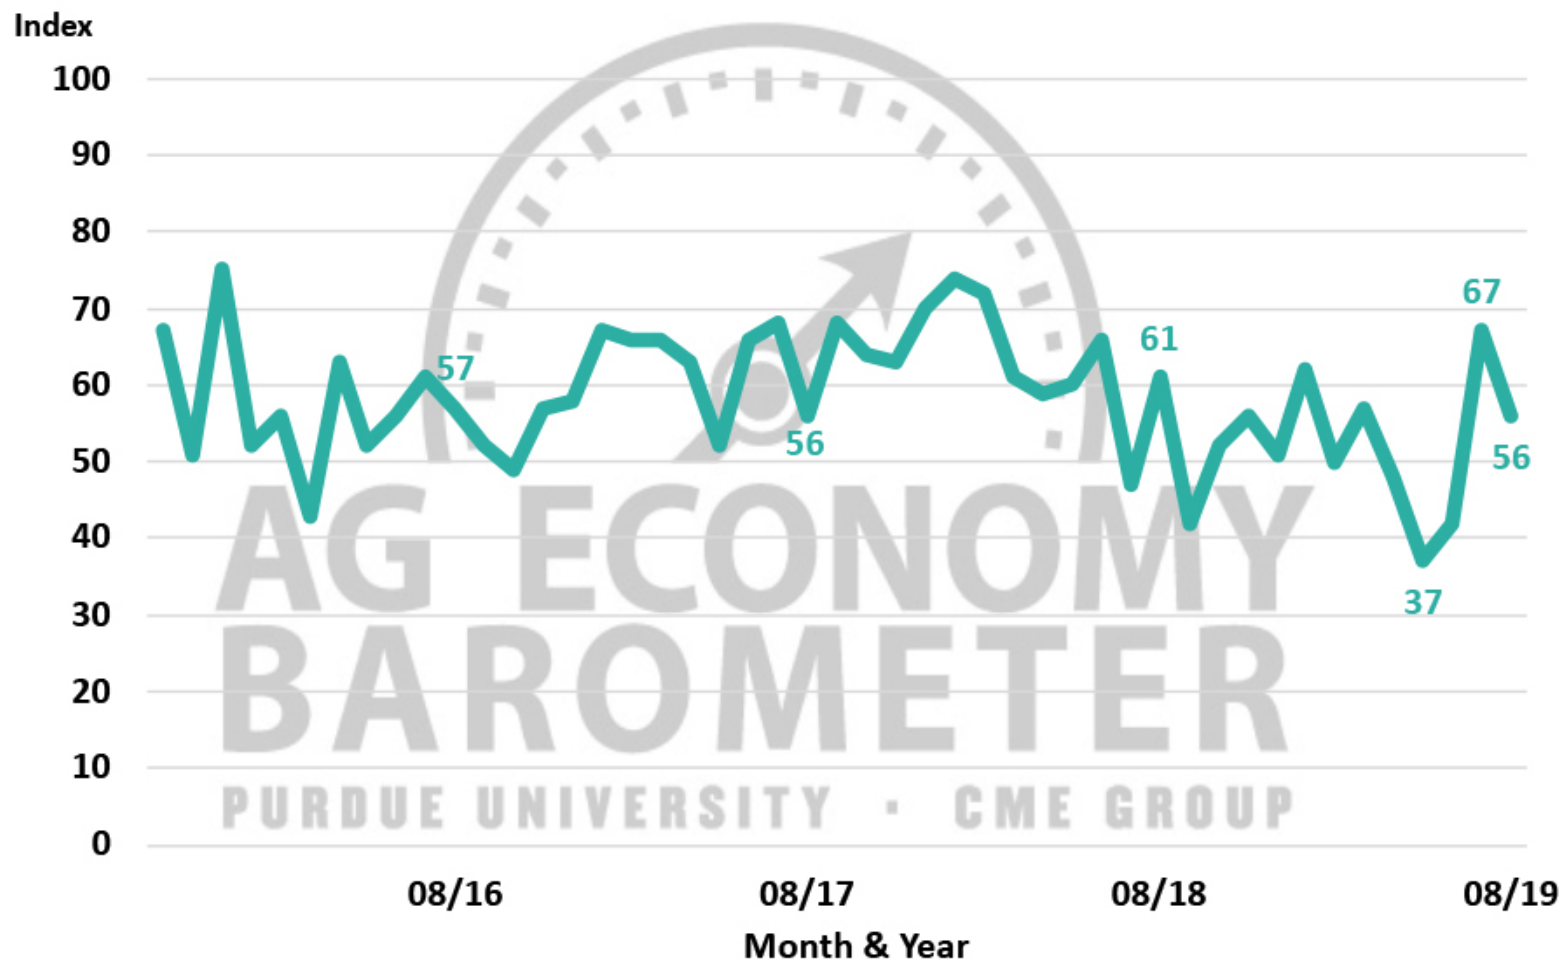

Farm Capital Investment Index

AG ECONOMY
BAROMETER
PURDUE UNIVERSITY · CME GROUP