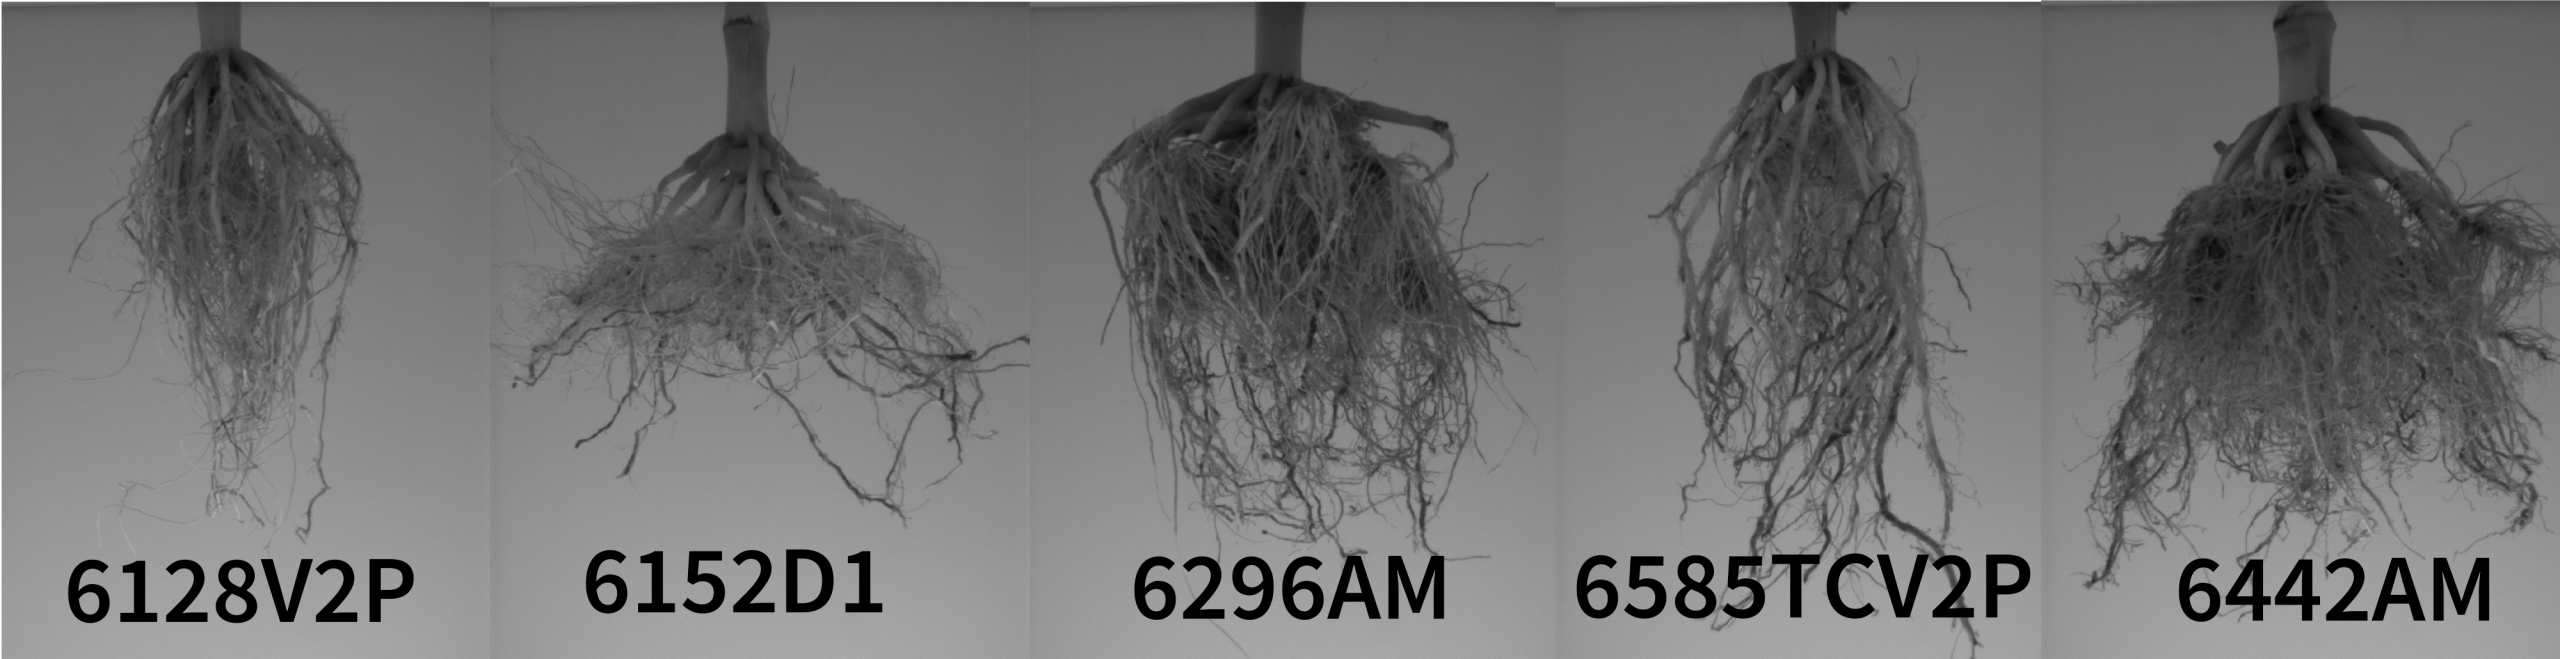

# SAAM Root Ratings Show Wide Variation Among Commercial Corn Hybrids

6128V2P

6152D1

6296AM

6585TCV2P

6442AM

surface area/angle/mass

S/N/S

S/W/S

L/W/S

L/N/L

L/W/L

SAAM = Surface Area, Angle, Mass; Small (S) Large (L) Narrow (N) Wide (W)