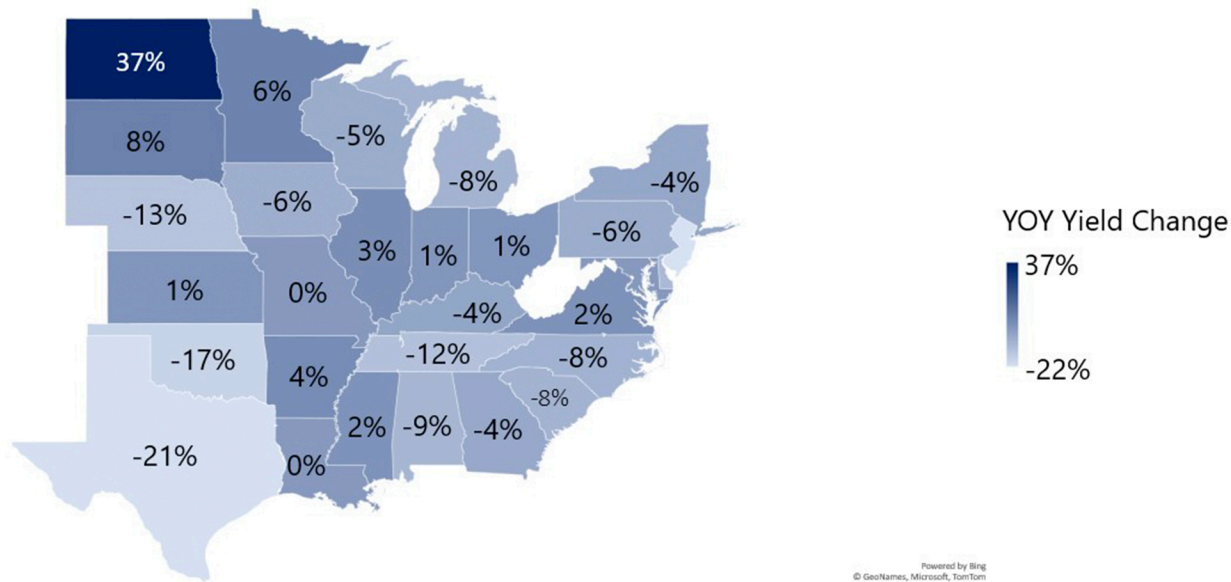

# USDA YOY Change in Soybean Yields

2022 U.S. Soybean Yield is a Record 51.9 Bushels Per Acre, Up 1% Compared to 2021

Powered by Bing  
© GeoNames, Microsoft, TomTom