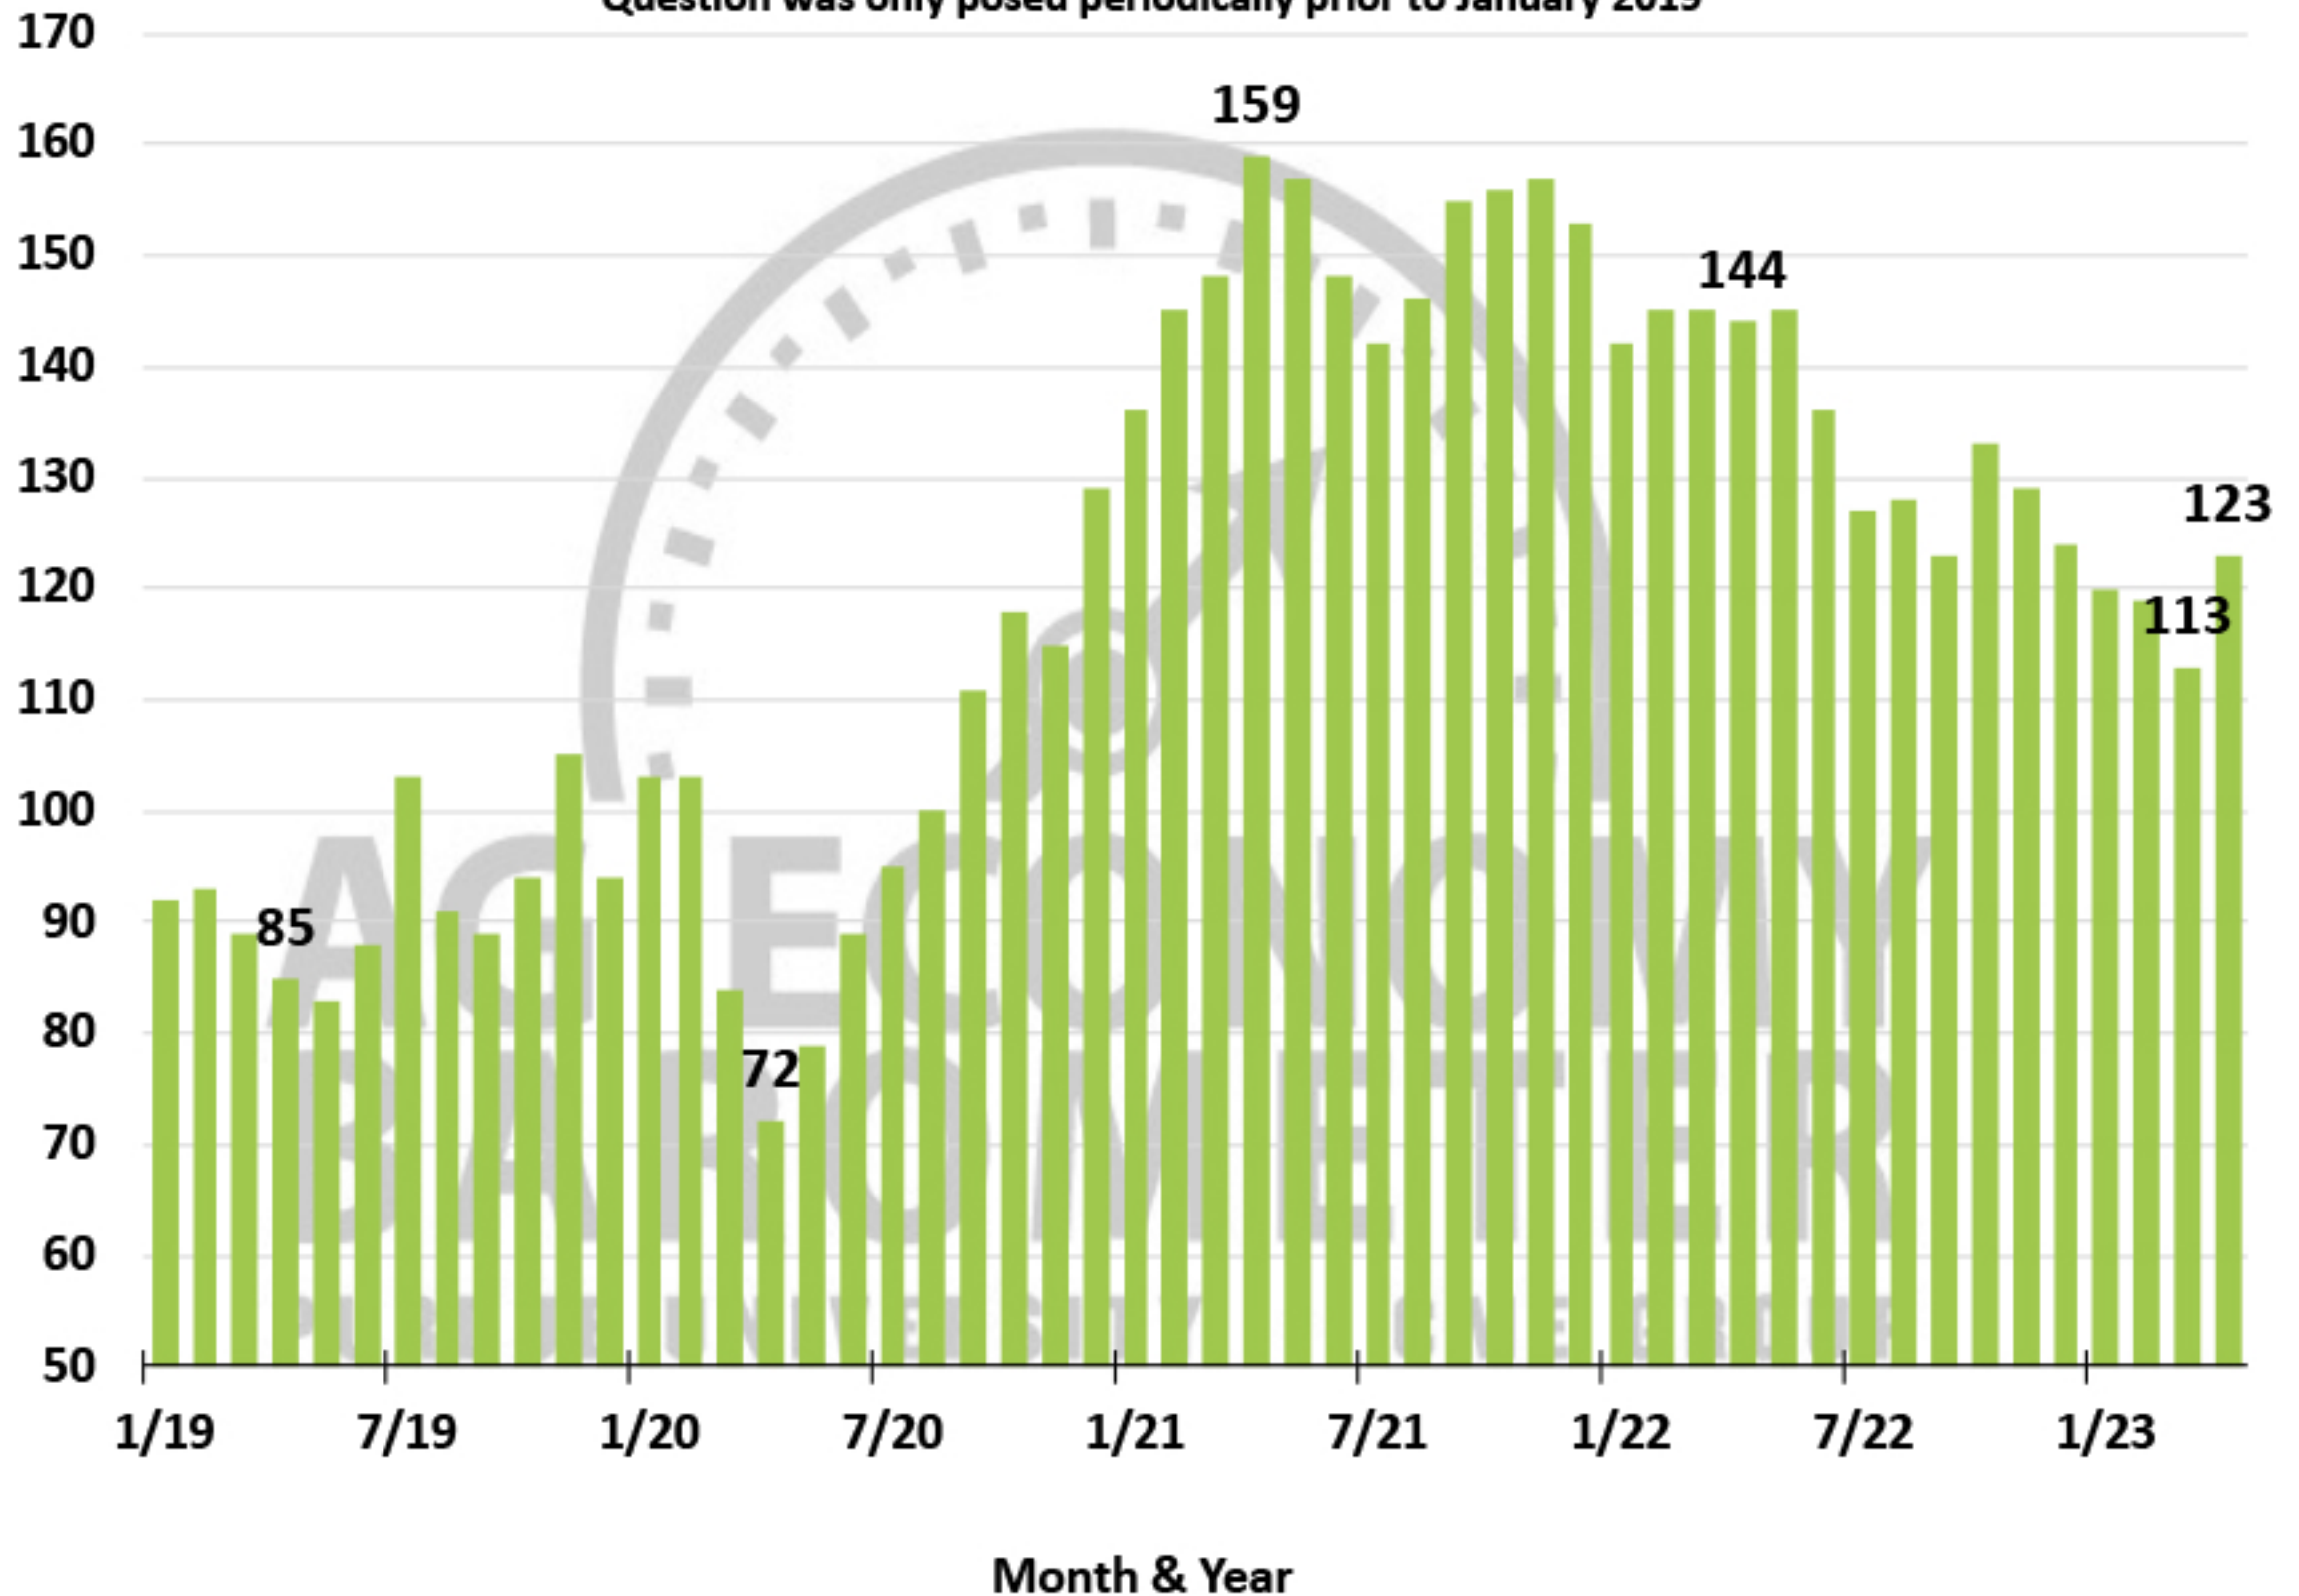

# Short-Term Farmland Value Expectations Index

Question was only posed periodically prior to January 2019

Month & Year

Source: Purdue University Center for Commercial Agriculture, Producer Survey, April 2023