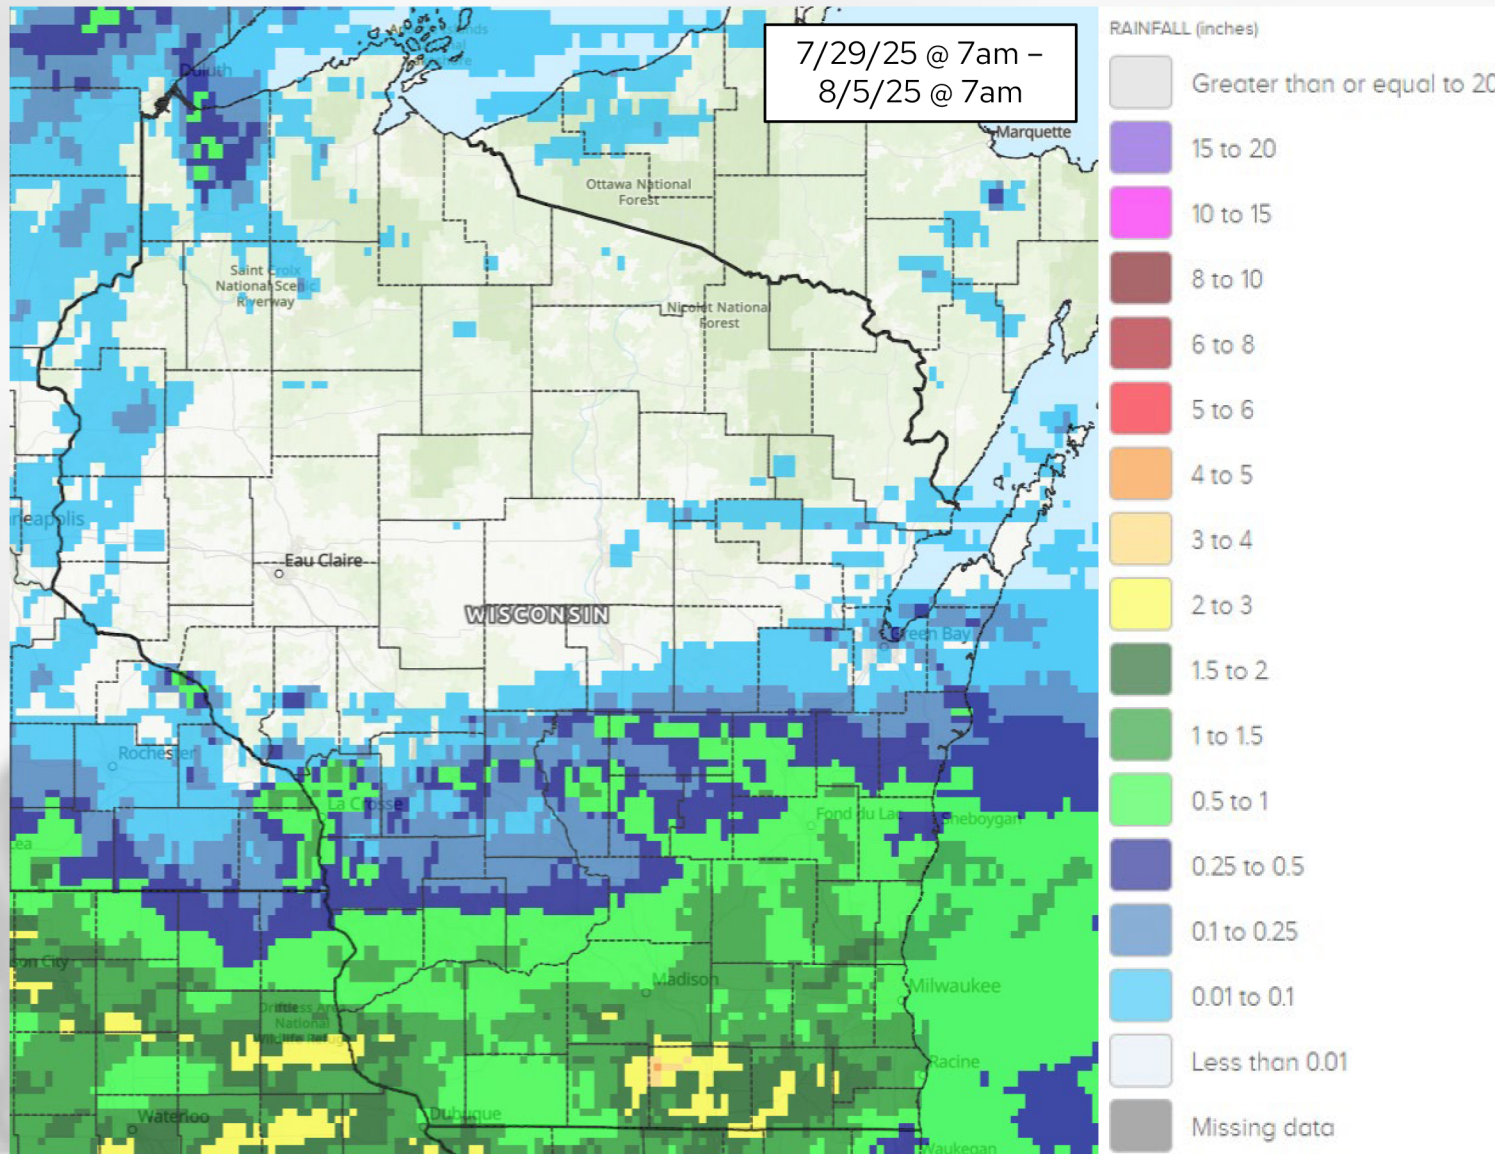

7 Day Precip

- Highest totals in the southern tiers of counties.
 - At least **0.5"**, with pockets of **2" or more**.
 - Highest total → Albany, Green Co. (**2.42"**)
- **Little to no precip** in the northern half of the state.