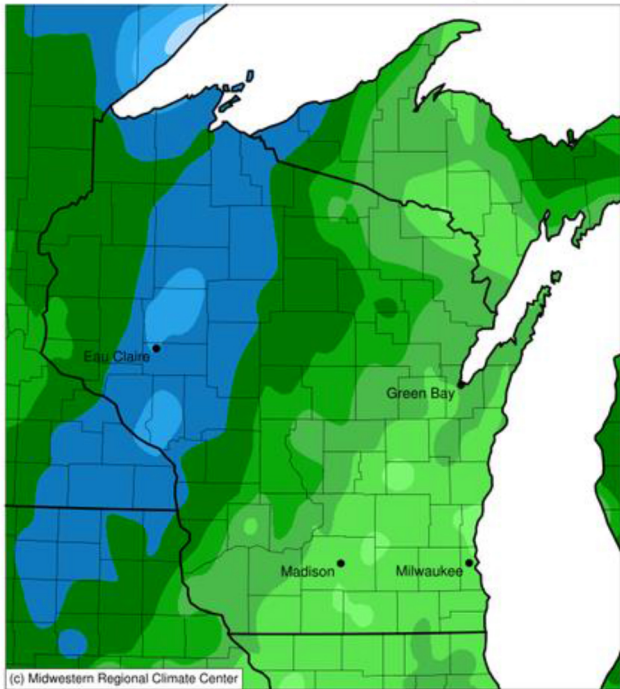

## Accumulated Precipitation (in)

November 08, 2021 to November 14, 2021

0.01 0.05 0.1 0.2 0.3 0.5 0.75 1 1.5 2 2.5 3 4

Stations from the following networks used: WBAN, COOP, FAA, GHCN, ThreadEx, CoCoRaHS, WMO, ICAO, NWSLI,