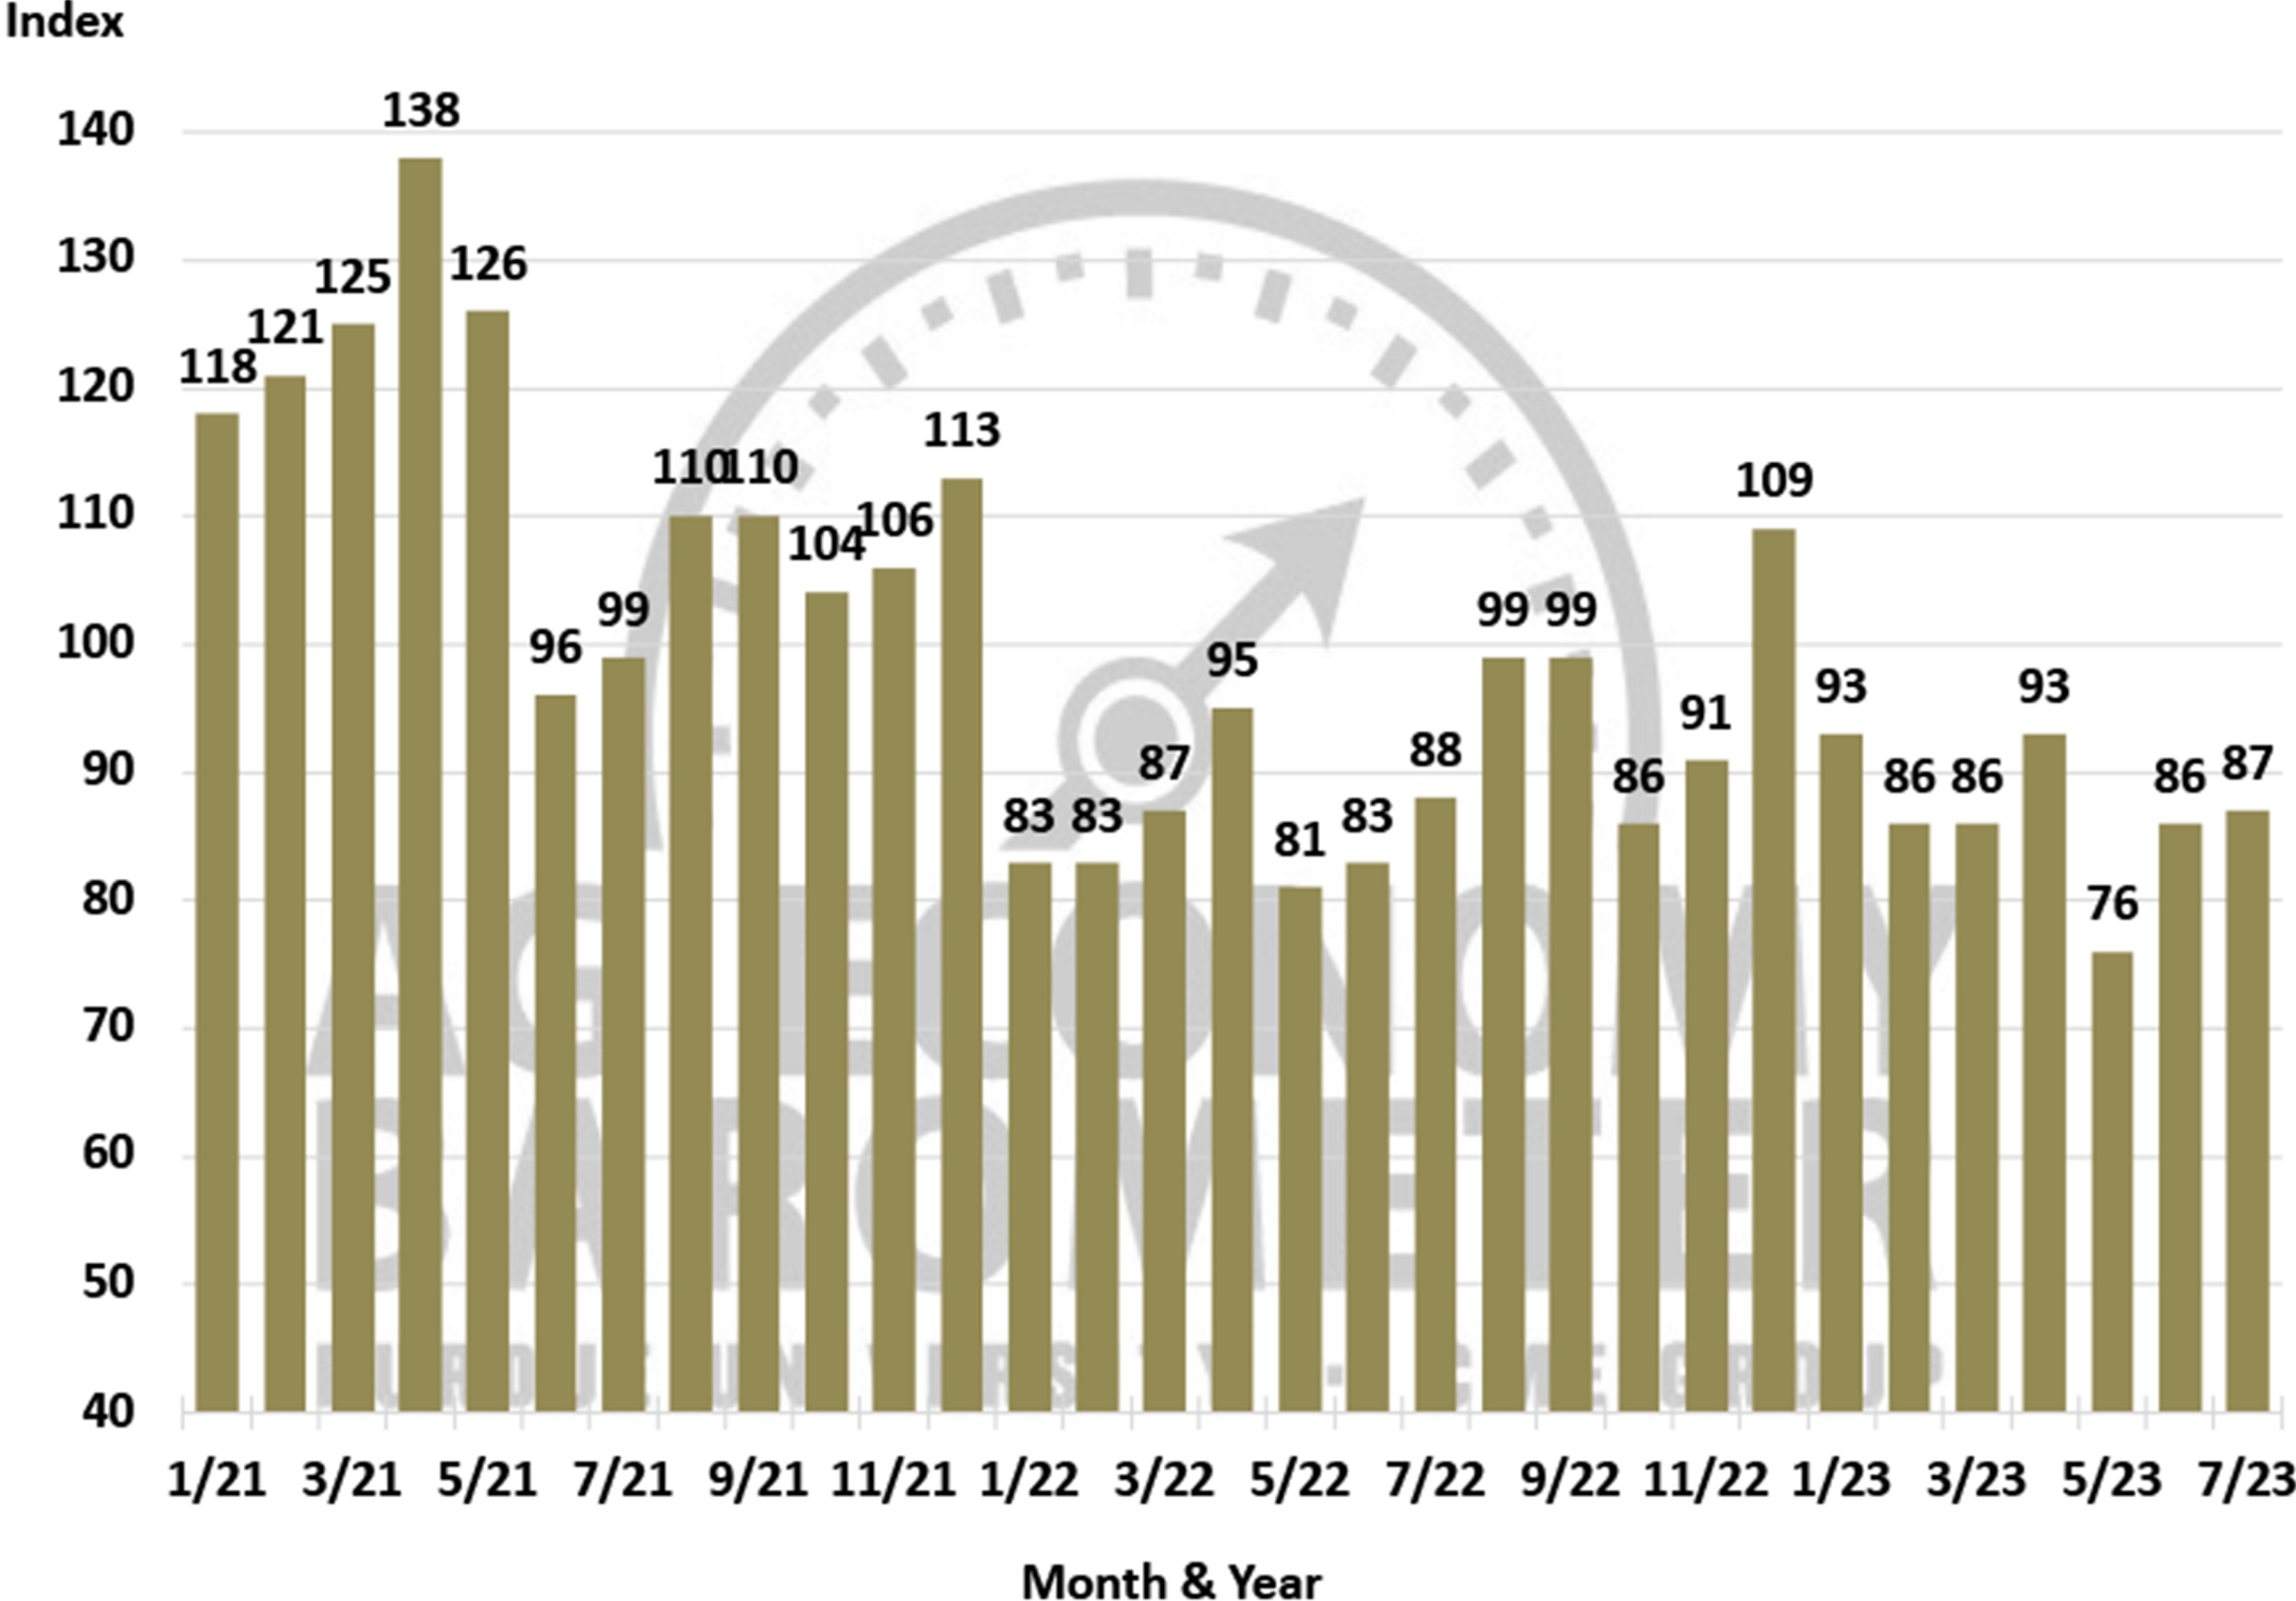

Farm Financial Performance Index

Source: Purdue University Center for Commercial Agriculture, Producer Survey, July 2023