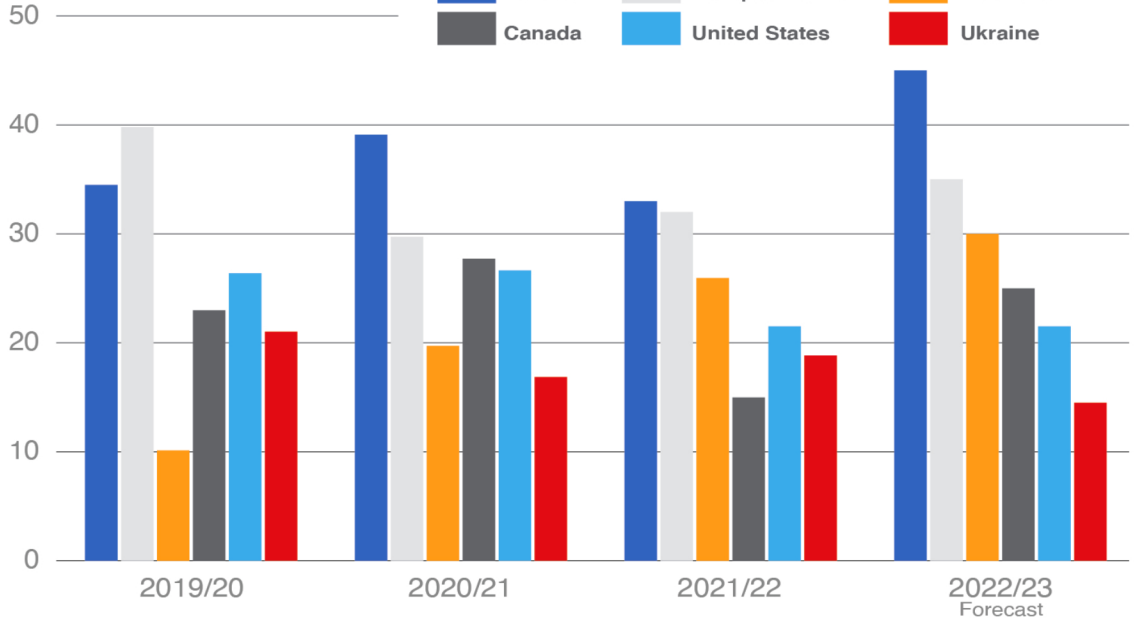

Global Wheat Exports

Million Metric Tons

Source: USDA-Foreign Agricultural Service - Production, Supply, and Distribution (PSD) Database