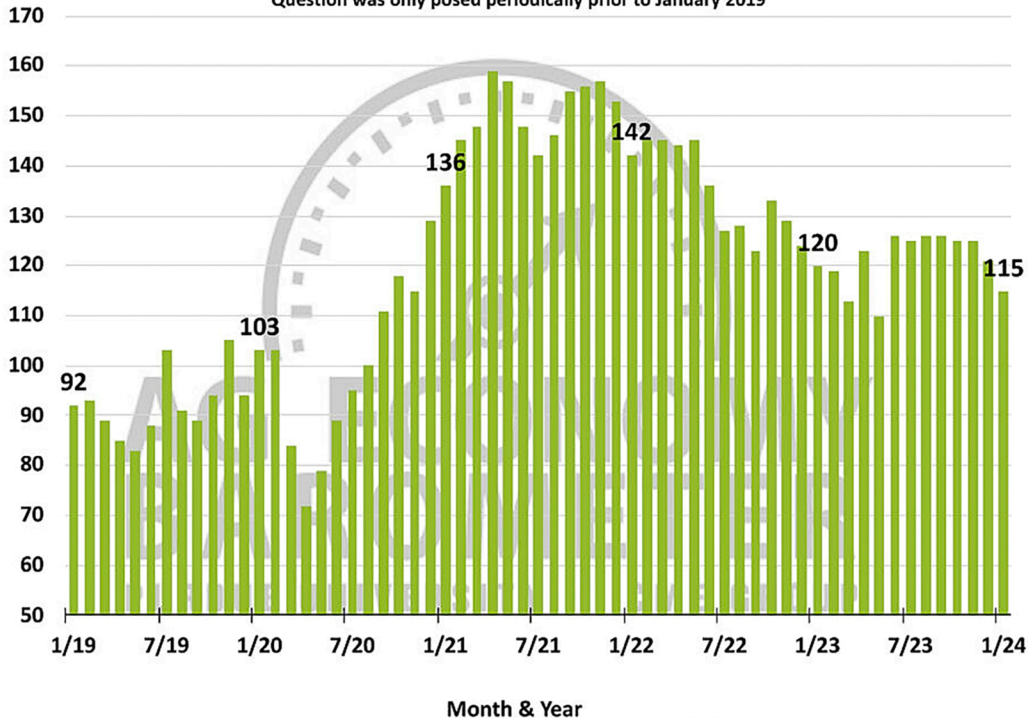

Index

Short-Term Farmland Value Expectations Index

Question was only posed periodically prior to January 2019

Month & Year

Source: Purdue University Center for Commercial Agriculture, Producer Survey, January 2024