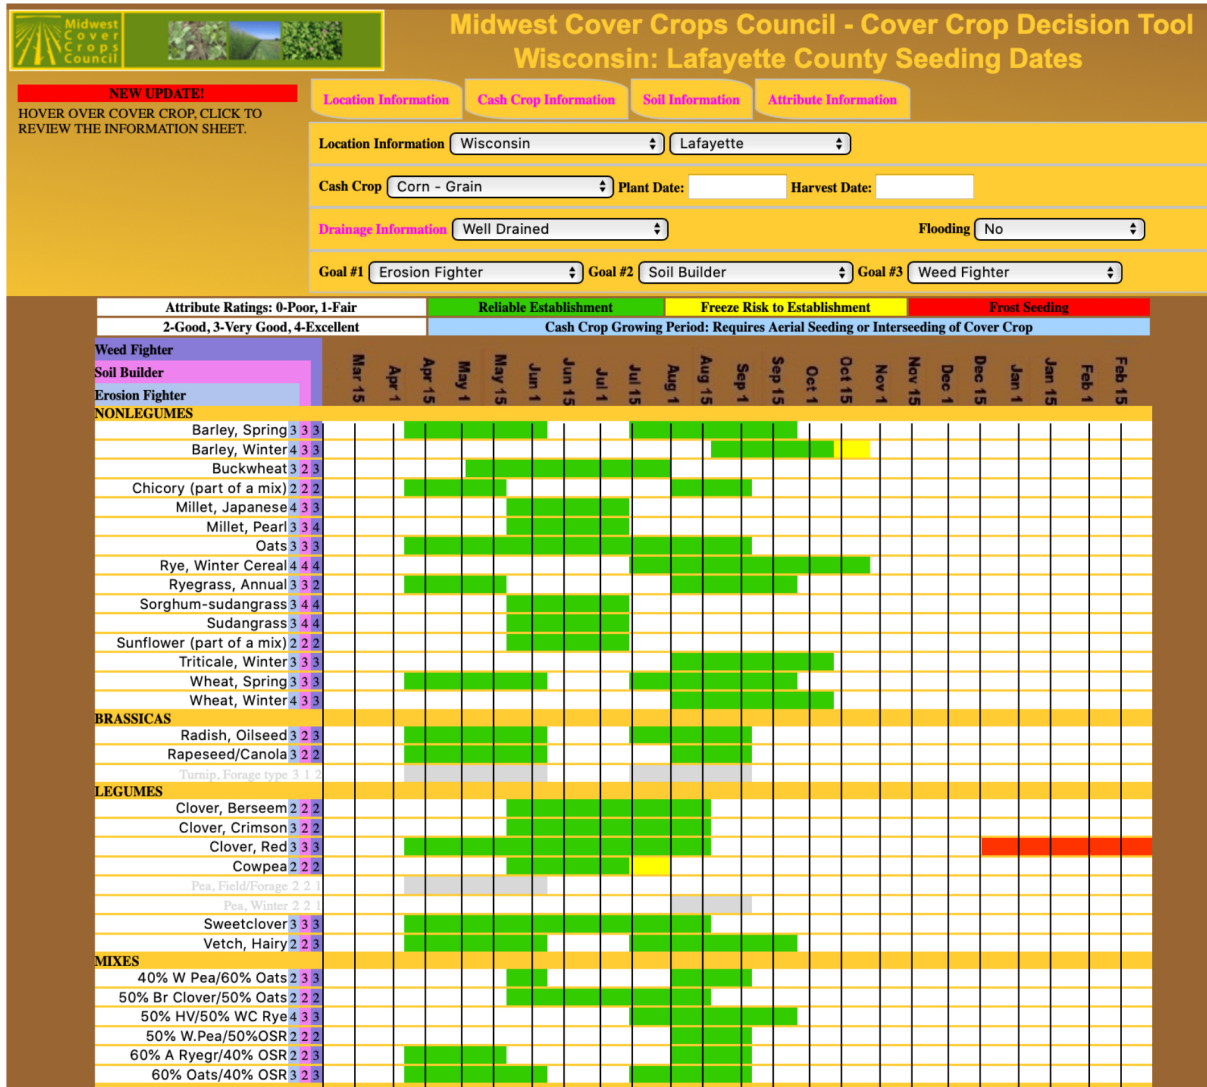

Cover Crop Species Selection

Talk with your local NRCS and County Land Conservation Office about cost-share options.

Source: <http://mcccdev.anr.msu.edu/covercroptool.php>