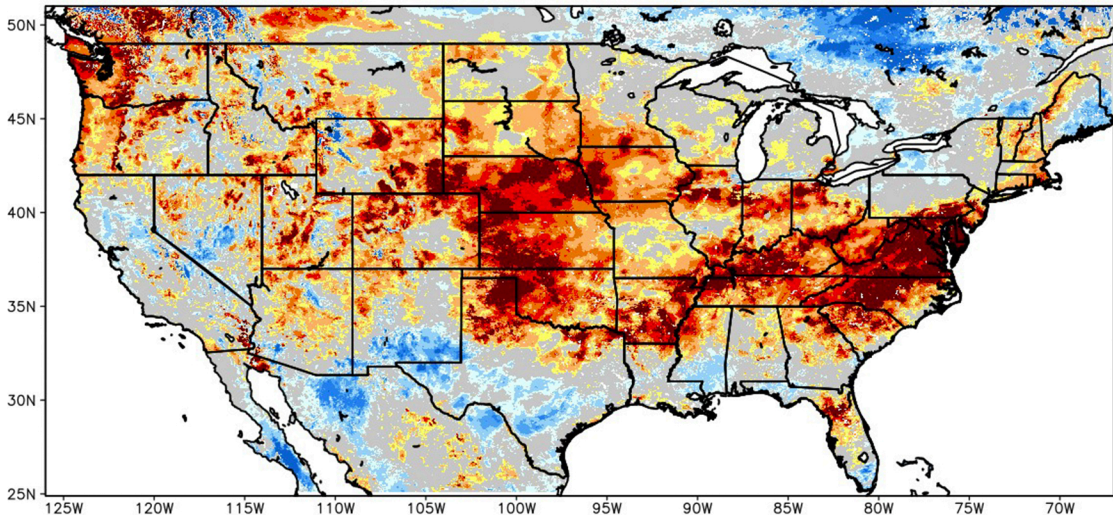

SPoRT-LIS 0-40 cm Soil Moisture percentile valid 05 May 2026

**\*\*NOTE\*\***  
**\*\*Experimental\*\***