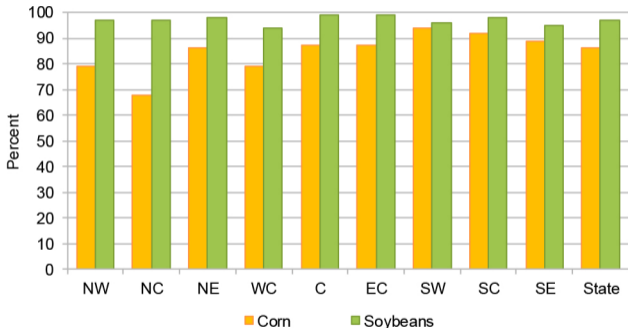

Corn for Grain and Soybeans Harvested - Wisconsin November 14, 2021

Crop Condition as of November 14, 2021