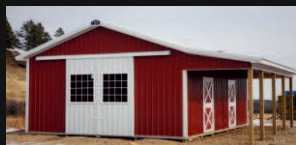

Specializing in Post Frame
Buildings

RESIDENTIAL SPECIAL SIZES

24X32X10

Base price starts at
\$23,950

30X60X12

Base price starts at
\$29,950

40X60X16

Base price starts at
\$58,450

30X48X16

Base price starts at
\$42,650

30X40X10

Base price starts at
\$29,750

36X36X10

Base price starts at
\$44,850

*Some options shown may not be included in base price.
Prices vary depending on location due to snow load,
delivery, and engineering requirements.*