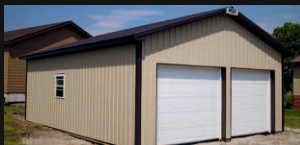

Specializing in Post Frame
Buildings

RESIDENTIAL SPECIAL SIZES

24X32X10

Base price starts at
\$23,950

30X60X12

Base price starts at
\$29,950

40X60X16

Base price starts at
\$58,450

30X48X16

Base price starts at
\$42,650

30X40X10

Base price starts at
\$29,750

36X36X10

Base price starts at
\$44,850

*Some options shown may not be included in base price.
Prices vary depending on location due to snow load,
delivery, and engineering requirements.*