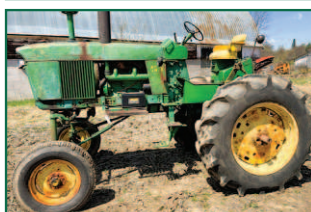

## John Deere Collector Tractors

- '72 JD 4020 Diesel, Side Console, Syncro
- '70 JD 4020 High Crop Diesel, Power Shift
- '70 JD 4020 Diesel, Power Shift, Side Console, 5828 Hours 2nd Owner, M&W Turbo
- '72 JD 3020 Diesel, Power Shift, Side Console
- '71 JD 4620 Diesel, Syncro, Side Console
- '72 JD 4320 Diesel, Side Console, Syncro
- '72 JD 4000 Diesel, Side Console, Syncro
- '72 JD 4000 Gas
- JD 4430 Diesel, Open Station, Power Shift
- '66 JD 2510 Gas, Syncro
- JD 1010 Gas Row Crop
- JD 830 Gas, 730 Gas Row Crop, 630 Gas Row Crop, 530 Gas NF, 435 Diesel, 430 Gas Row Crop, 330 Gas Standard, 330 Gas Utility Tractors
- JD 620 Gas, 520 All Fuel, 420S Gas, 320S Gas Tractors
- JD 60S, 40S, '38 G Unstyled WF, Hand Start & Electric Start G, BO, R Diesel, Unstyled D Steel, Early & Late Model D, Unstyled A Steel, A W, Styled & Unstyled B, MT, MI, Unstyled BR, Unstyled GP

## IH, Farmall & Case Collector Tractors

- Farmall Super C
- McCormick W-4 Standard
- Farmall Super M-TA
- Allis Chalmers WD
- Farmall H

## Implements/Parts

- 10+ John Deere Plows
- JD Sickle Mowers
- JD Flail Mower
- JD Blade
- Subsoiler
- PTO Dyno
- Fast Hitch Cultivator
- Corn Planter
- Steel Wheels, Mounted Wheels & Tires
- Fronts
- Weights
- Carburetors
- 3pt Parts
- Roll Bars
- 150 Pallets of Parts
- Tin and more