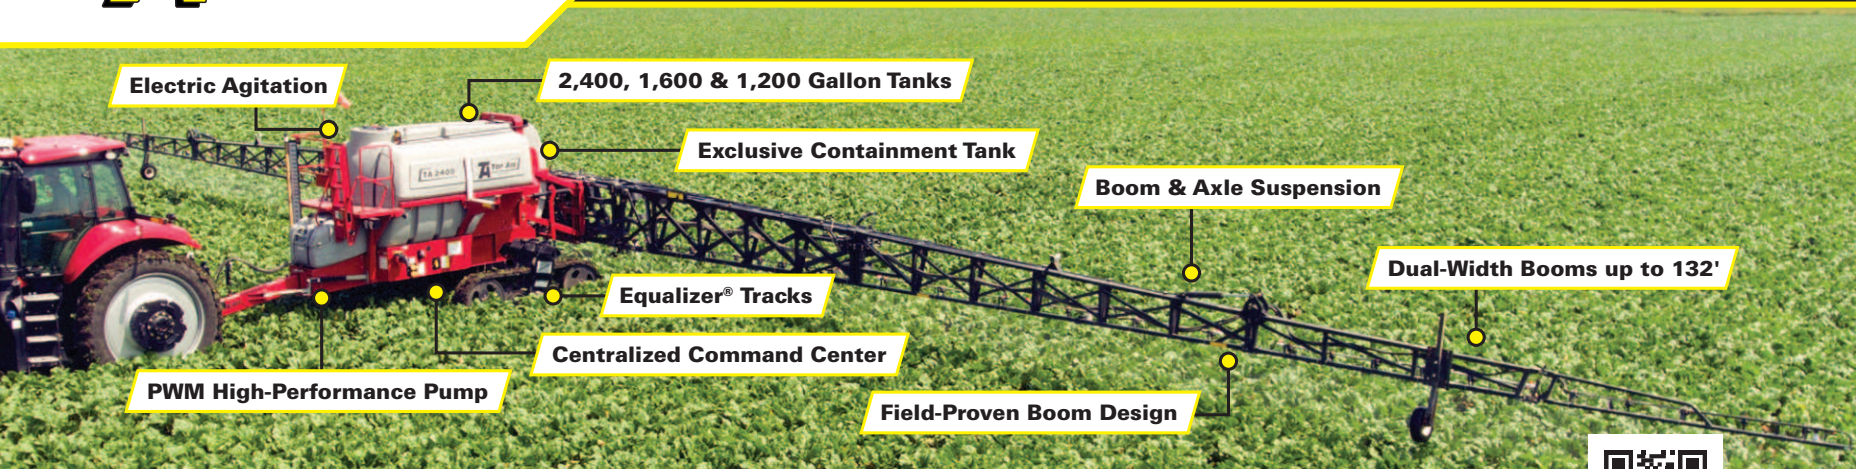

# PREMIER SPRAYERS

MODELS TA2400 • TA1600 • TA1200

## SPRAY MORE. FILL LESS.

The Top Air Premier lineup of pull-type sprayers features tank capacities up to 2,400 gallons and boom widths up to 132 feet. This equates to more acres sprayed per day with less time filling and increased productivity. Plus, by using existing horsepower on the farm, you won't

break the bank when it's time to spray! Customize your sprayer to fit your needs by adding a run-dry, high-pressure pump (std. on TA2400), auto-boom height control or steerable hitch. When you're ready to spray more and fill less, visit [TopAirEquip.com](http://TopAirEquip.com) or your nearest dealer today.