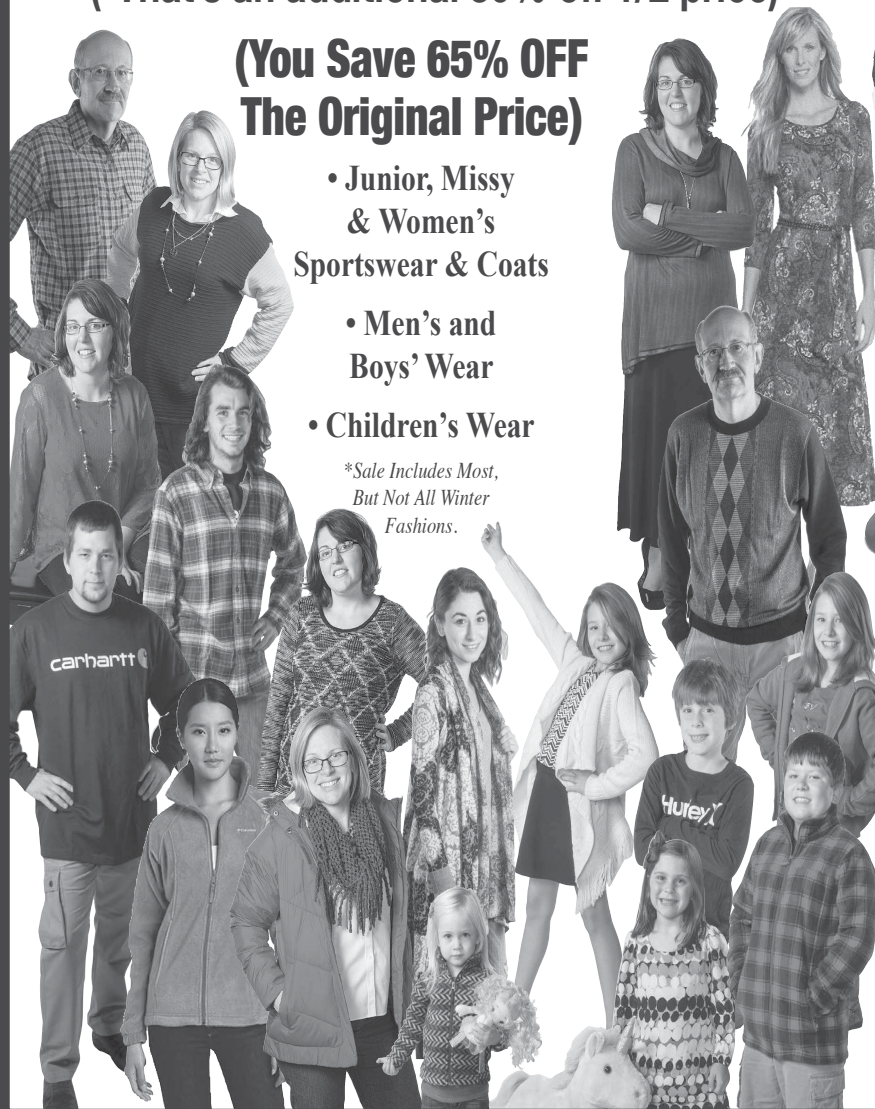

SAVE 65%*

OFF WINTER FASHIONS

(*That's an additional 30% off 1/2 price)

**(You Save 65% OFF
The Original Price)**

- Junior, Missy & Women's Sportswear & Coats
- Men's and Boys' Wear
- Children's Wear

**Sale Includes Most,
But Not All Winter
Fashions.*