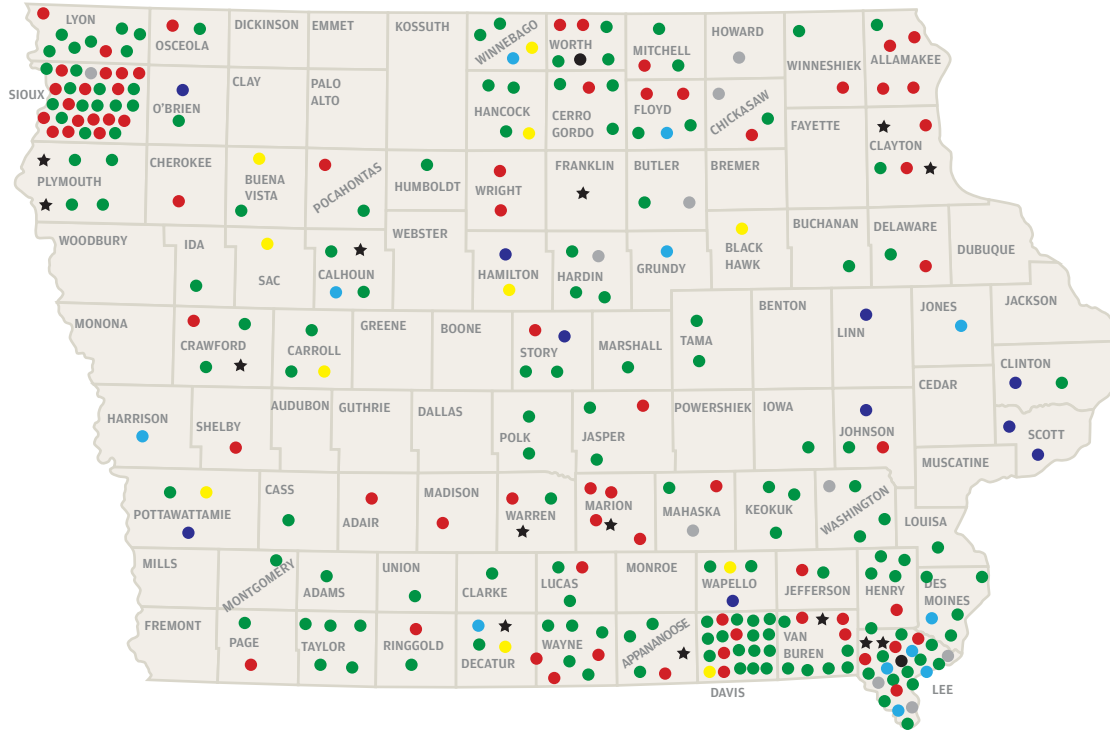

# Puppy mills

Iowa has more than 200 puppy mills, including more than a dozen that have been listed on the Humane Society's "Horrible Hundred" list. Advocates say that's in part because Iowa's laws regulating such places are too lenient. There is a high concentration of puppy mills in north west and north Iowa.

- < 50 adult dogs
- 50-150
- 150-200
- 200-500
- More than 500
- Kitty mill
- Pet store that sells puppy mill dogs
- ★ "Horrible hundred" list

Numbers current as of January 2017. Source: USDA and IA state records

Lee Enterprises graphic