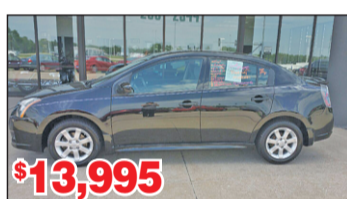

2012 Nissan Sentra SR 4 DR

$13,995

4 CYL, Auto, PS, PB, Air, Cruise, Tilt, PW, PL, PMirrors, Alloys, Spoiler, Factory Warranty, 46,000 Miles, Great Gas Mileage