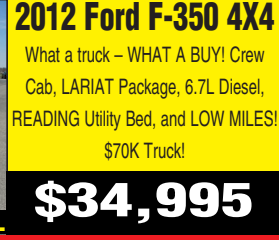

2012 Ford F-350 4X4
What a truck – WHAT A BUY! Crew Cab, LARIAT Package, 6.7L Diesel, READING Utility Bed, and LOW MILES! $70K Truck!
$34,995