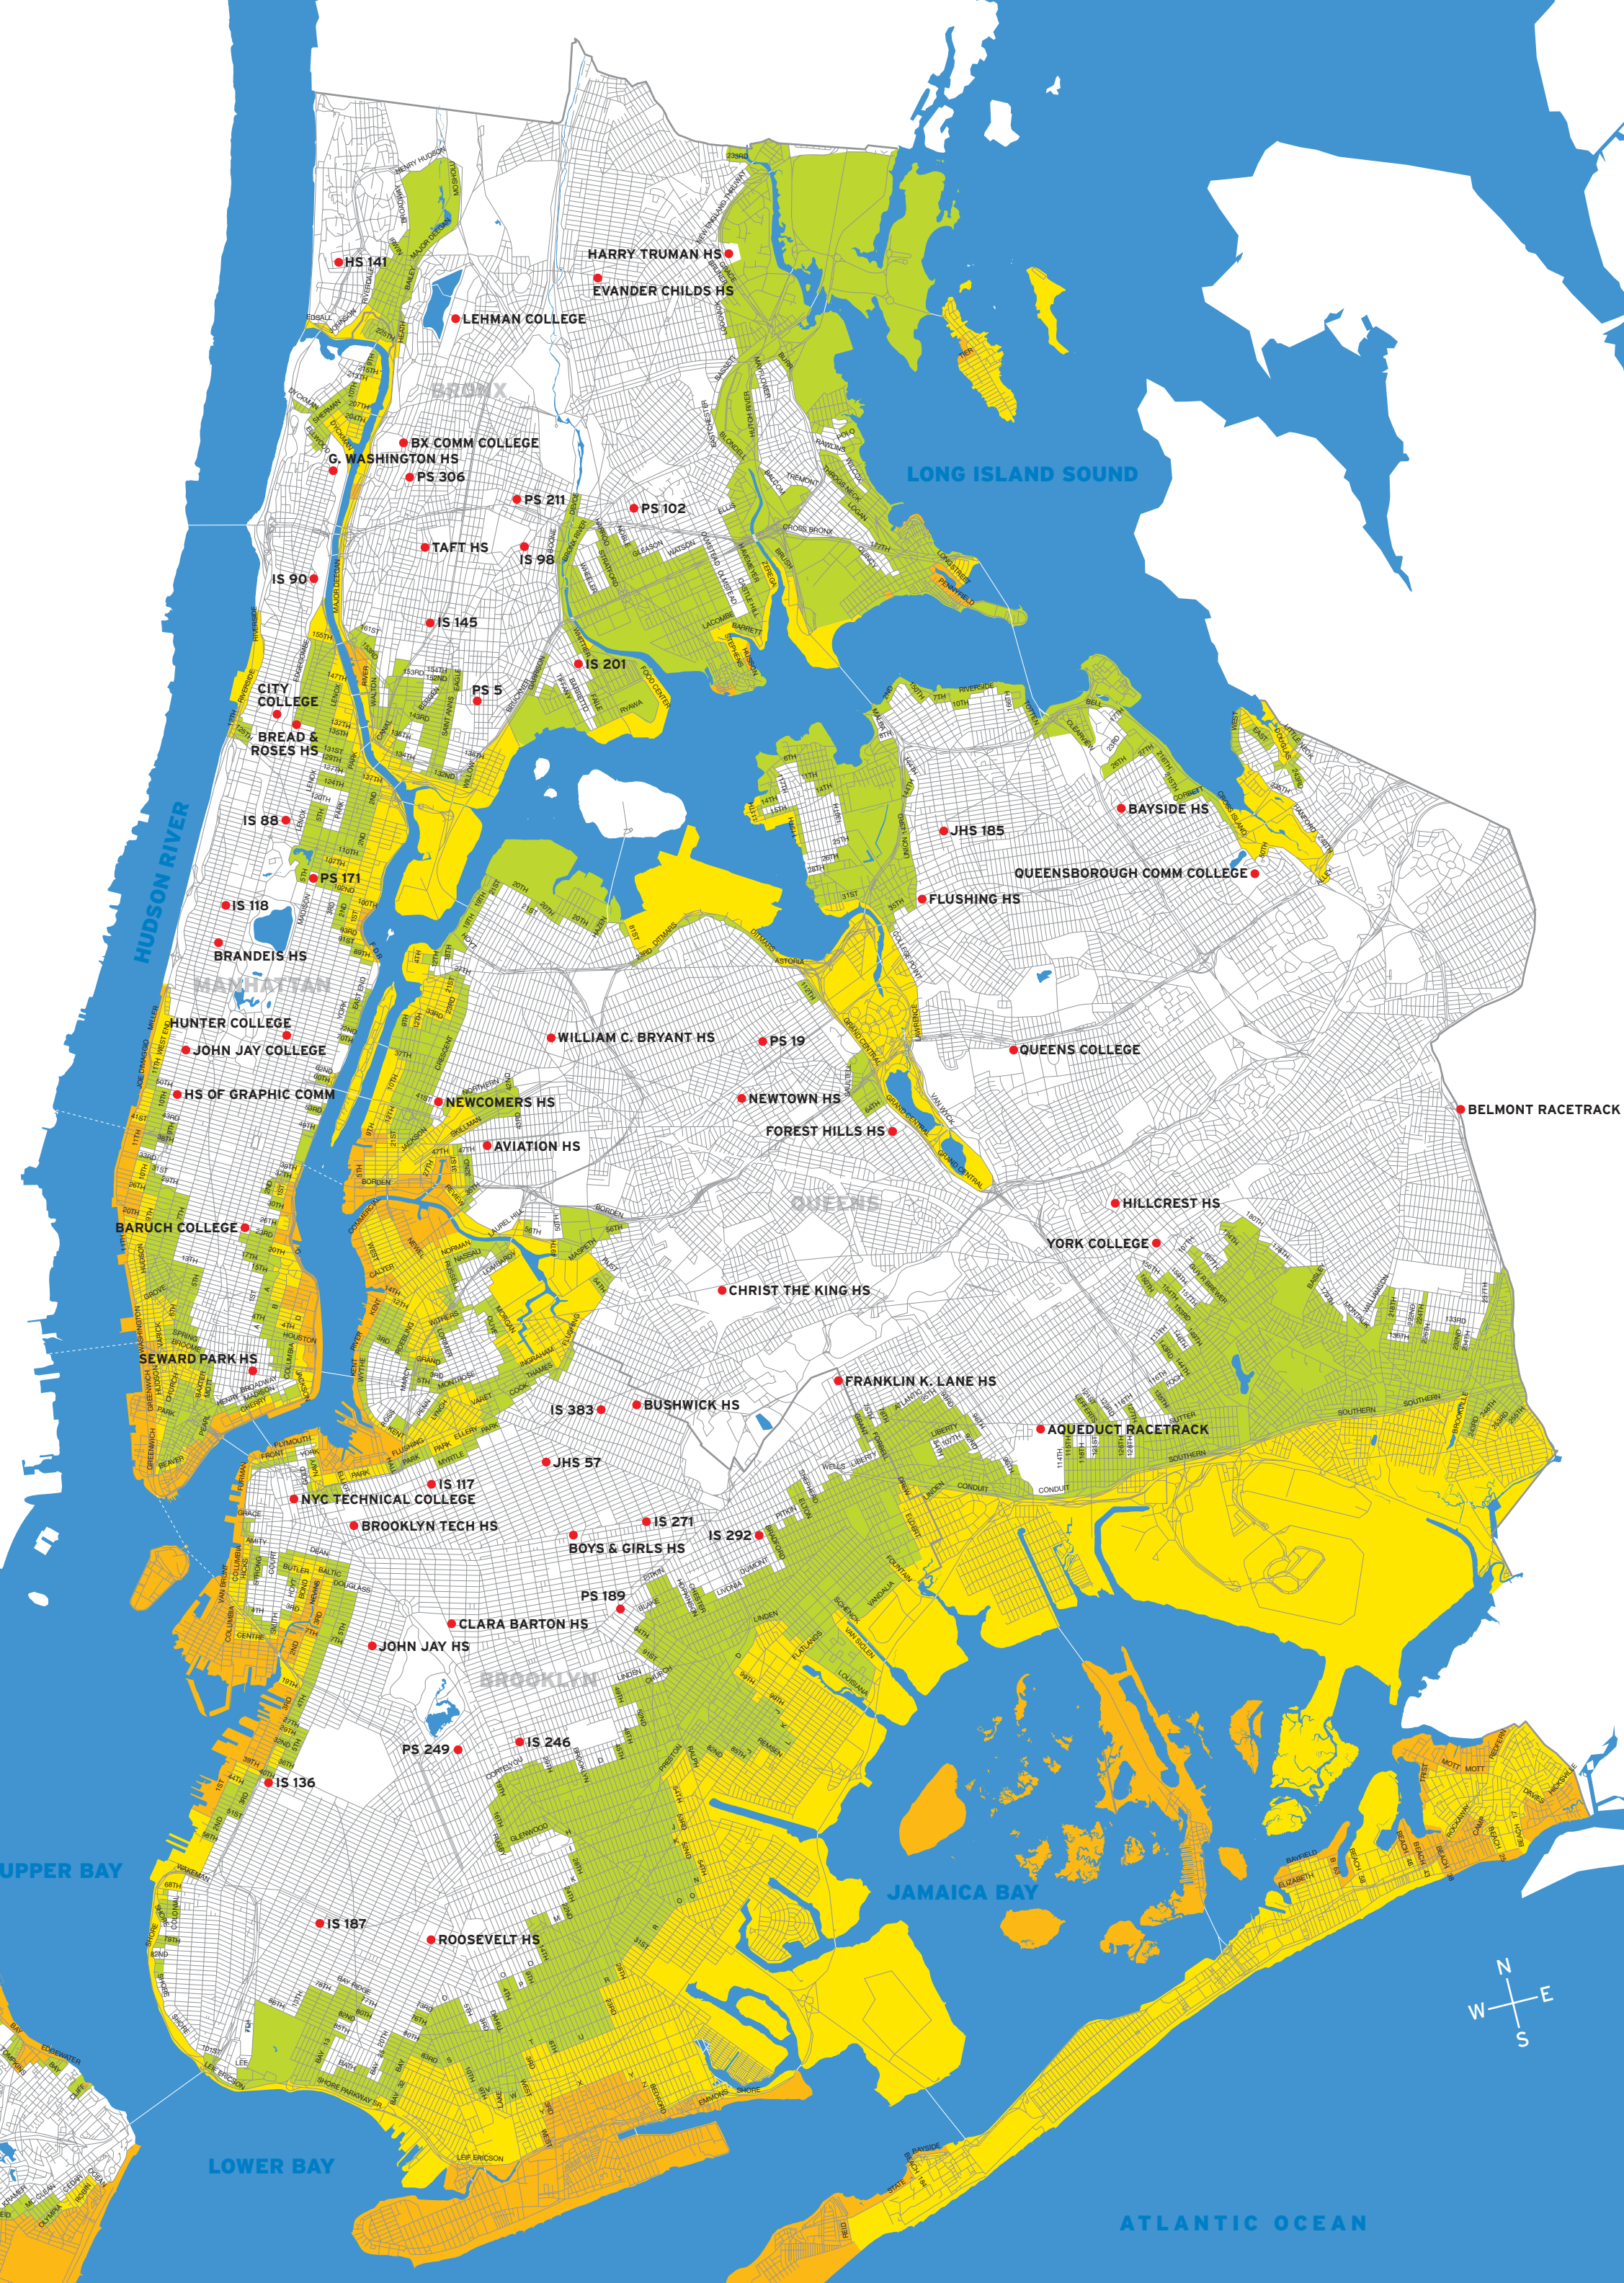

2. The City strongly encourages evacuees first to seek shelter with friends or family located outside the evacuation zones.

3. If you cannot stay with friends or family, use the Finder, call 311 (TTY: 212-504-4115), or use this map to identify which evacuation center is most appropriate for you. NOTE: Not all evacuation centers are accessible by all modes of transportation. Visit the MTA's website at www.mta.info or call 718-330-1234 for the latest transit information.

*Evacuation information is subject to change. For the latest information, visit NYC.gov/hurricanezones or call 311 (TTY: 212-504-4115)

Hurricane Evacuation Zones

ZONE A

Residents in Zone A face the highest risk of flooding from a hurricane's storm surge. Zone A includes all low-lying coastal areas and other areas that could experience storm surge from ANY hurricane making landfall close to New York City.

ZONE B

Residents in Zone B may experience storm surge flooding from a MODERATE (Category 2 and higher) hurricane.

ZONE C

Residents in Zone C may experience storm surge flooding from a MAJOR (Category 3 & 4) hurricane making landfall just south of New York City. A major hurricane is unlikely in New York City, but not impossible.

NO ZONE

Residents who do not live in a hurricane evacuation zone are unlikely to experience storm surge flooding from a hurricane.

LEGEND

- EVACUATION CENTER
- ZONE A
- ZONE B
- ZONE C

Log on to NYC.gov/hurricanezones or call 311 to find out if you live in a hurricane evacuation zone.

EVACUATION CENTER	ADDRESS	EVACUATION CENTER	ADDRESS
BRONX		QUEENS	
BX COMM COLLEGE	80 W. 181ST ST.	AQUEDUCT RACETRACK	ROCKAWAY BLVD & 108TH STREET
EVANDER CHILDS HS	800 E. GUN HILL RD.	AVIATION HS	45-30 36TH ST.
HS 141	660 W. 237TH ST.	BAYSIDE HS	32-24 CORP. KENNEDY BLVD.
IS 98	1619 BOSTON RD.	BELMONT RACETRACK	HEMPSTEAD TPKE. & CROSS ISLAND PKWY.
IS 145	1000 TELLER AVE.	CHRIST THE KING HS	68-02 METROPOLITAN AVE.
IS 201	730 BRYANT AVE.	FLUSHING HS	35-01 UNION ST.
LEHMAN COLLEGE	250 BEDFORD PARK BLVD. WEST	FOREST HILLS HS	67-01 110TH ST.
PS 5	564 JACKSON AVE.	HILLCREST HS	160-05 HIGHLAND AVE.
PS 102	1827 ARCHER ST.	JHS 185	147-26 25TH DR.
PS 211	1919 PROSPECT AVE.	NEWCOMERS HS	28-01 41ST AVE.
PS 306	40 W. TREMONT AVE.	NEWTOWN HS	48-01 90TH ST.
TAFT HS	240 E. 172ND ST.	PS 19	98-02 ROOSEVELT AVE.
TRUMAN HS	750 BAYCHESTER AVE.	QUEENS COLLEGE	65-30 KISSENA BLVD.
		QUEENSBORO COMM COLL	222-05 56TH AVE.
		WILLIAM C. BRYANT HS	48-10 31ST AVE.
		YORK COLLEGE	94-20 GUY R. BREWER BLVD.
MANHATTAN		BROOKLYN	
BARUCH COLLEGE	155 E. 24TH ST.	BOYS & GIRLS HS	1700 FULTON ST.
BRANDEIS HS	145 W. 84TH ST.	BROOKLYN TECH HS	29 FORT GREENE PLACE
BREAD AND ROSES HS	6 EDGECOMBE AVE.	BUSHWICK HS	400 IRVING AVE.
CITY COLLEGE	181 CONVENT AVE.	CLARA BARTON HS	901 CLASSON AVE.
G. WASHINGTON HS	549 AUDOBON AVE.	FRANKLIN K. LANE HS	999 JAMAICA AVE.
HS OF GRAPHIC COMM	439 W. 49TH ST.	IS 117	300 WILLOUGHBY AVE.
HUNTER COLLEGE	695 PARK AVE.	IS 136	4004 4TH AVE.
IS 88	215 W. 114TH ST.	IS 187	1171 65TH ST.
IS 90	21 JUMEL PLACE	PS 189	1100 E. NEW YORK AVE.
IS 118	154 W. 93RD ST.	PS 246	72 VERONICA PLACE
JOHN JAY COLLEGE	445 W. 59TH ST.	PS 249	18 MARLBOROUGH RD.
PS 171	19 E. 103RD ST.	IS 271	1137 HERKIMER ST.
SEWARD PARK HS	350 GRAND ST.	IS 292	300 WYONA ST.
		JHS 57	125 STUYVESANT AVE.
		JOHN JAY HS	237 7TH AVE.
		NYC TECHNICAL COLLEGE	300 JAY ST.
		ROOSEVELT HS	5800 20TH AVE.
STATEN ISLAND			
CURTIS HS	105 HAMILTON AVE.		
IS 51	20 HOUSTON ST.		
PETRIDES COMPLEX	715 OCEAN TERRACE		
SUSAN E. WAGNER HS	1200 MANOR RD.		
TOTTENVILLE HS	100 LUTEN AVE.