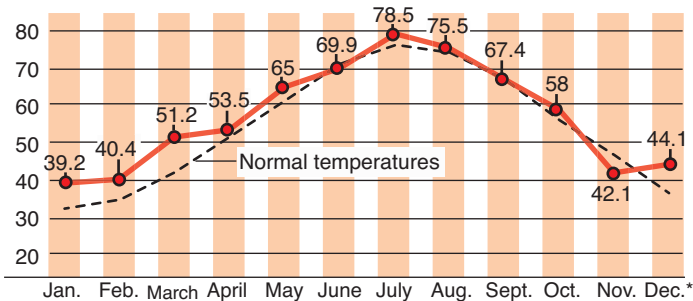

Monthly temperatures

Chart shows average monthly temperature for the year, in degrees Fahrenheit, with normal temps. All data taken at Atlantic City International Airport.

Monthly precipitation

In inches, with normal amounts

*As of December 28

Source: National Weather Service

Press graphic