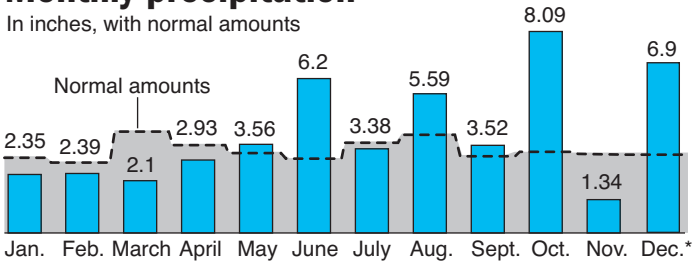

Monthly temperatures

Chart shows average monthly temperature for the year, in degrees Fahrenheit, with normal temps. All data taken at Atlantic City International Airport.

Monthly precipitation

In inches, with normal amounts

*As of December 28

Source: National Weather Service

Press graphic