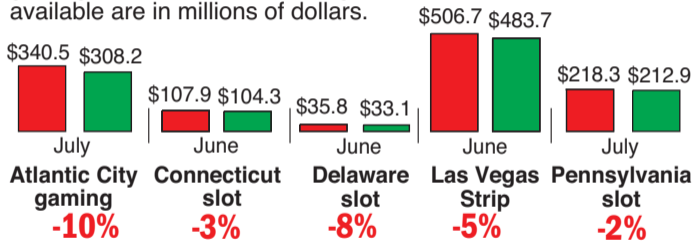

Casino revenue comparison

Atlantic City compared with other gaming markets. Most recent figures available are in millions of dollars.

2011
2012

Sources: Nevada Gaming Control Board; Pennsylvania Gaming Control Board; Connecticut Division of Special Revenue; Delaware Lottery; Division of Gaming Enforcement