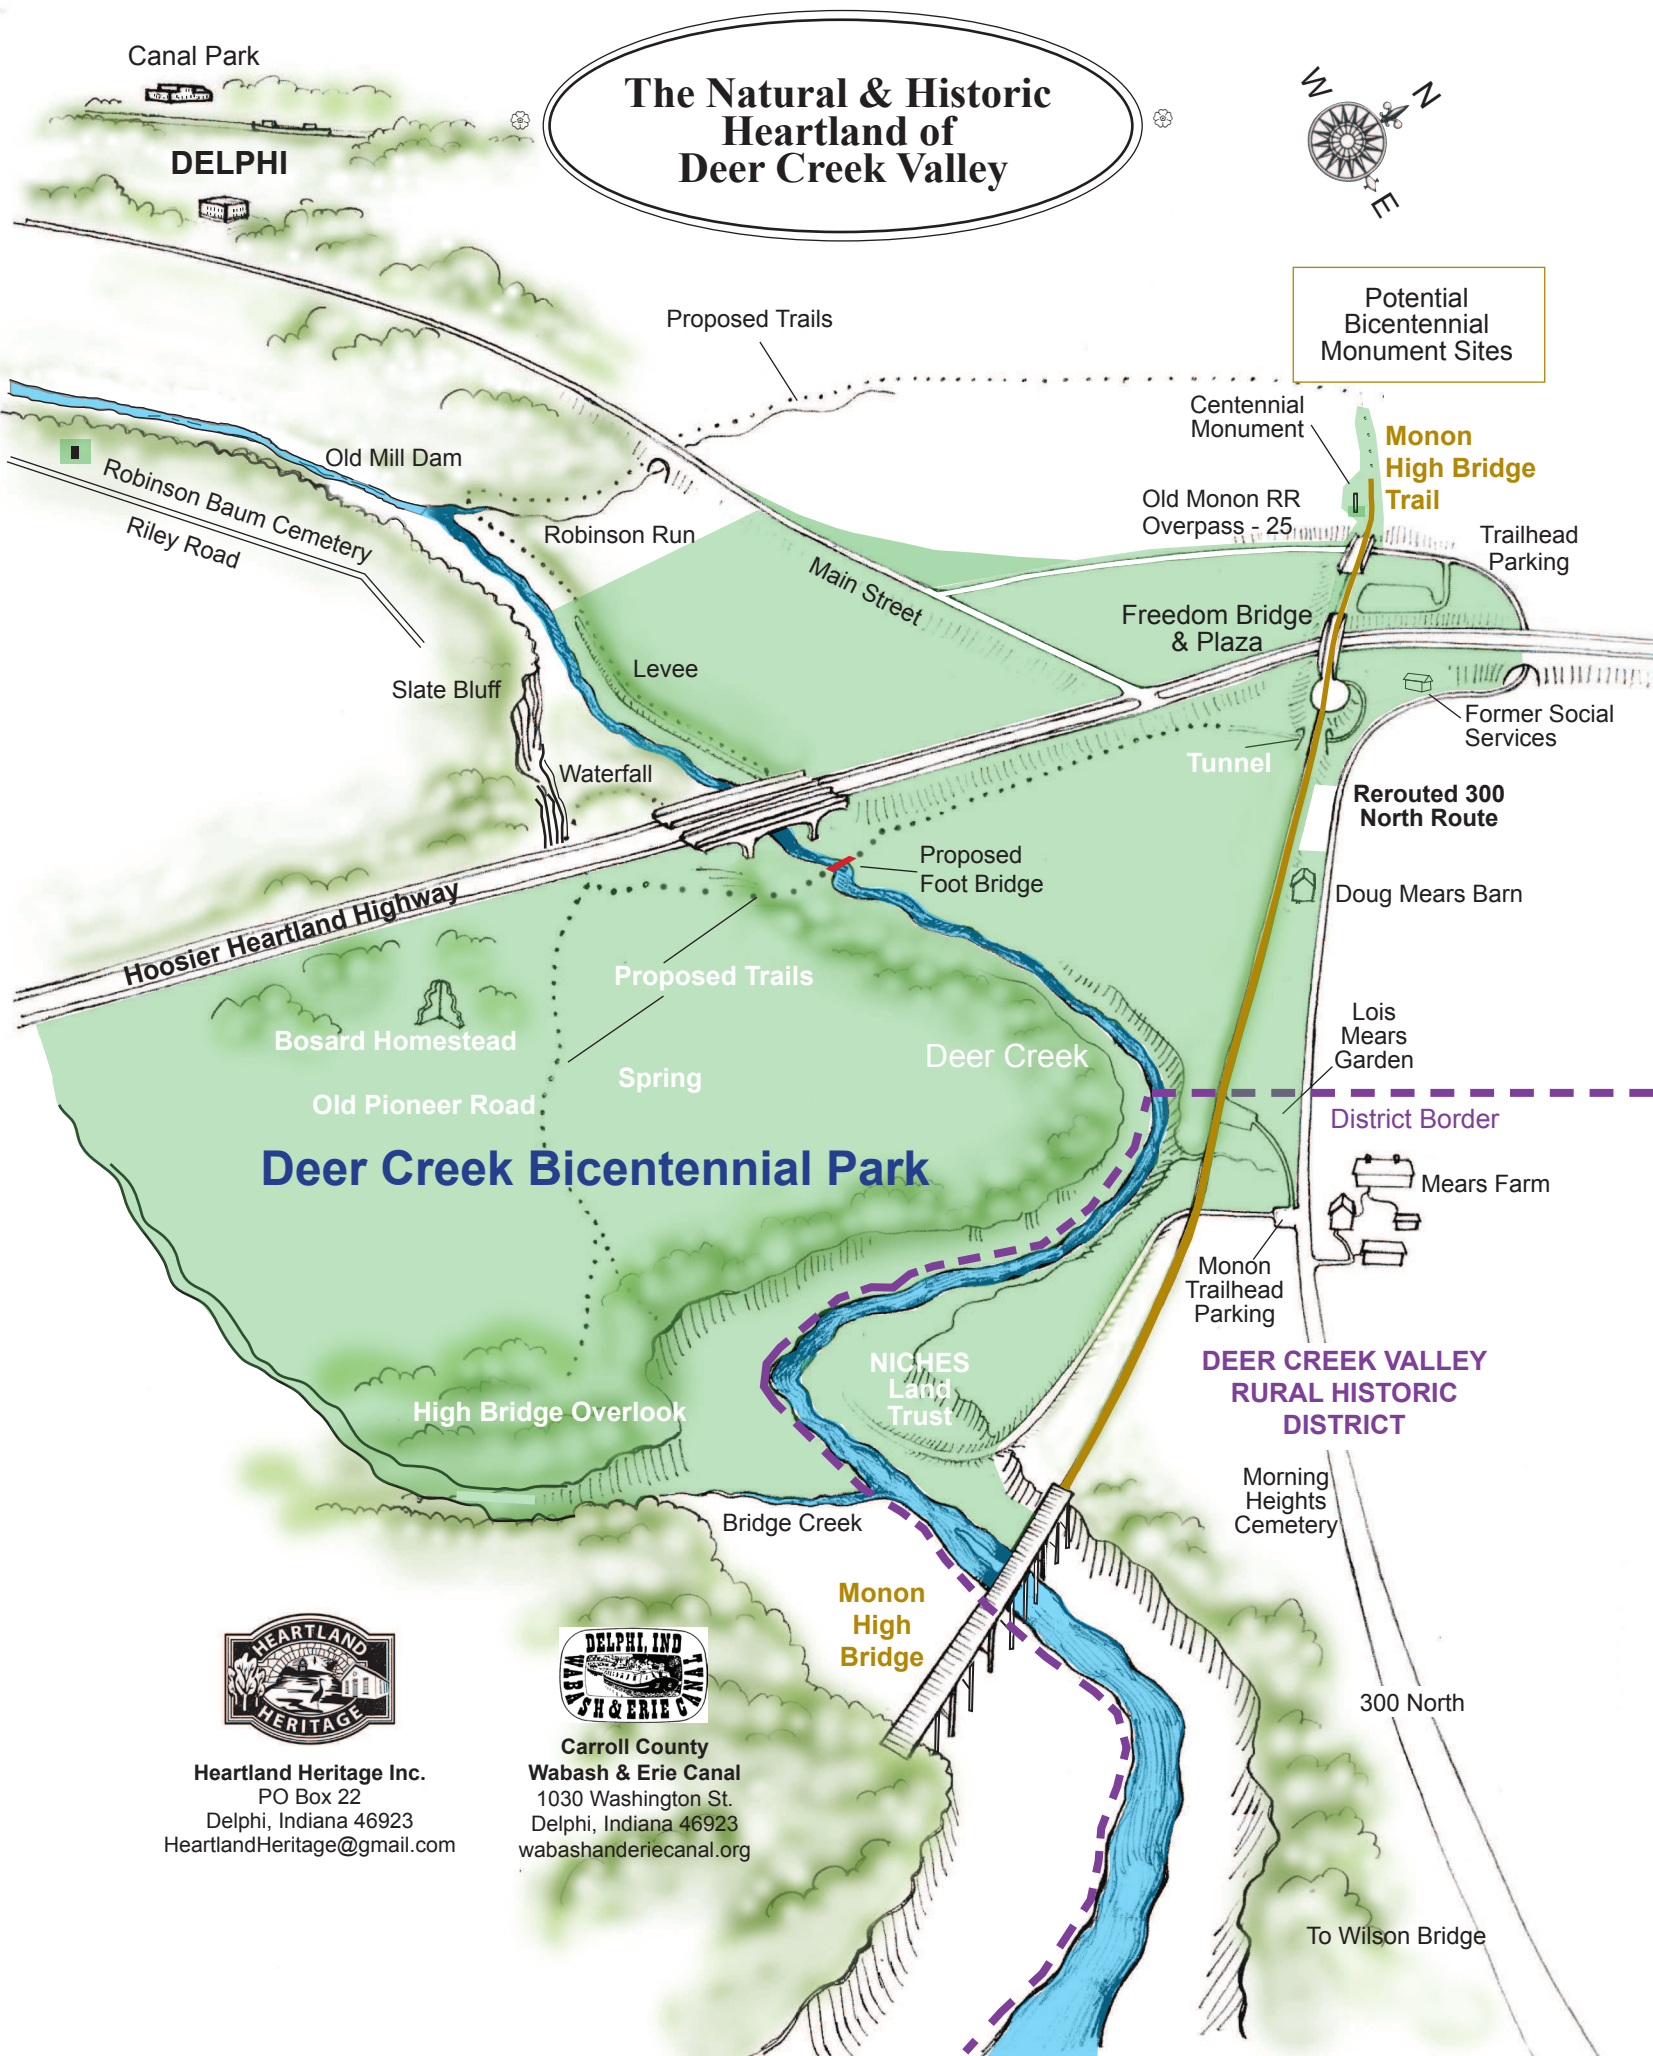

The Natural & Historic Heartland of Deer Creek Valley

Deer Creek Bicentennial Park

DEER CREEK VALLEY RURAL HISTORIC DISTRICT

Heartland Heritage Inc.
 PO Box 22
 Delphi, Indiana 46923
 HeartlandHeritage@gmail.com

Carroll County
 Wabash & Erie Canal
 1030 Washington St.
 Delphi, Indiana 46923
 wabashanderiecanal.org