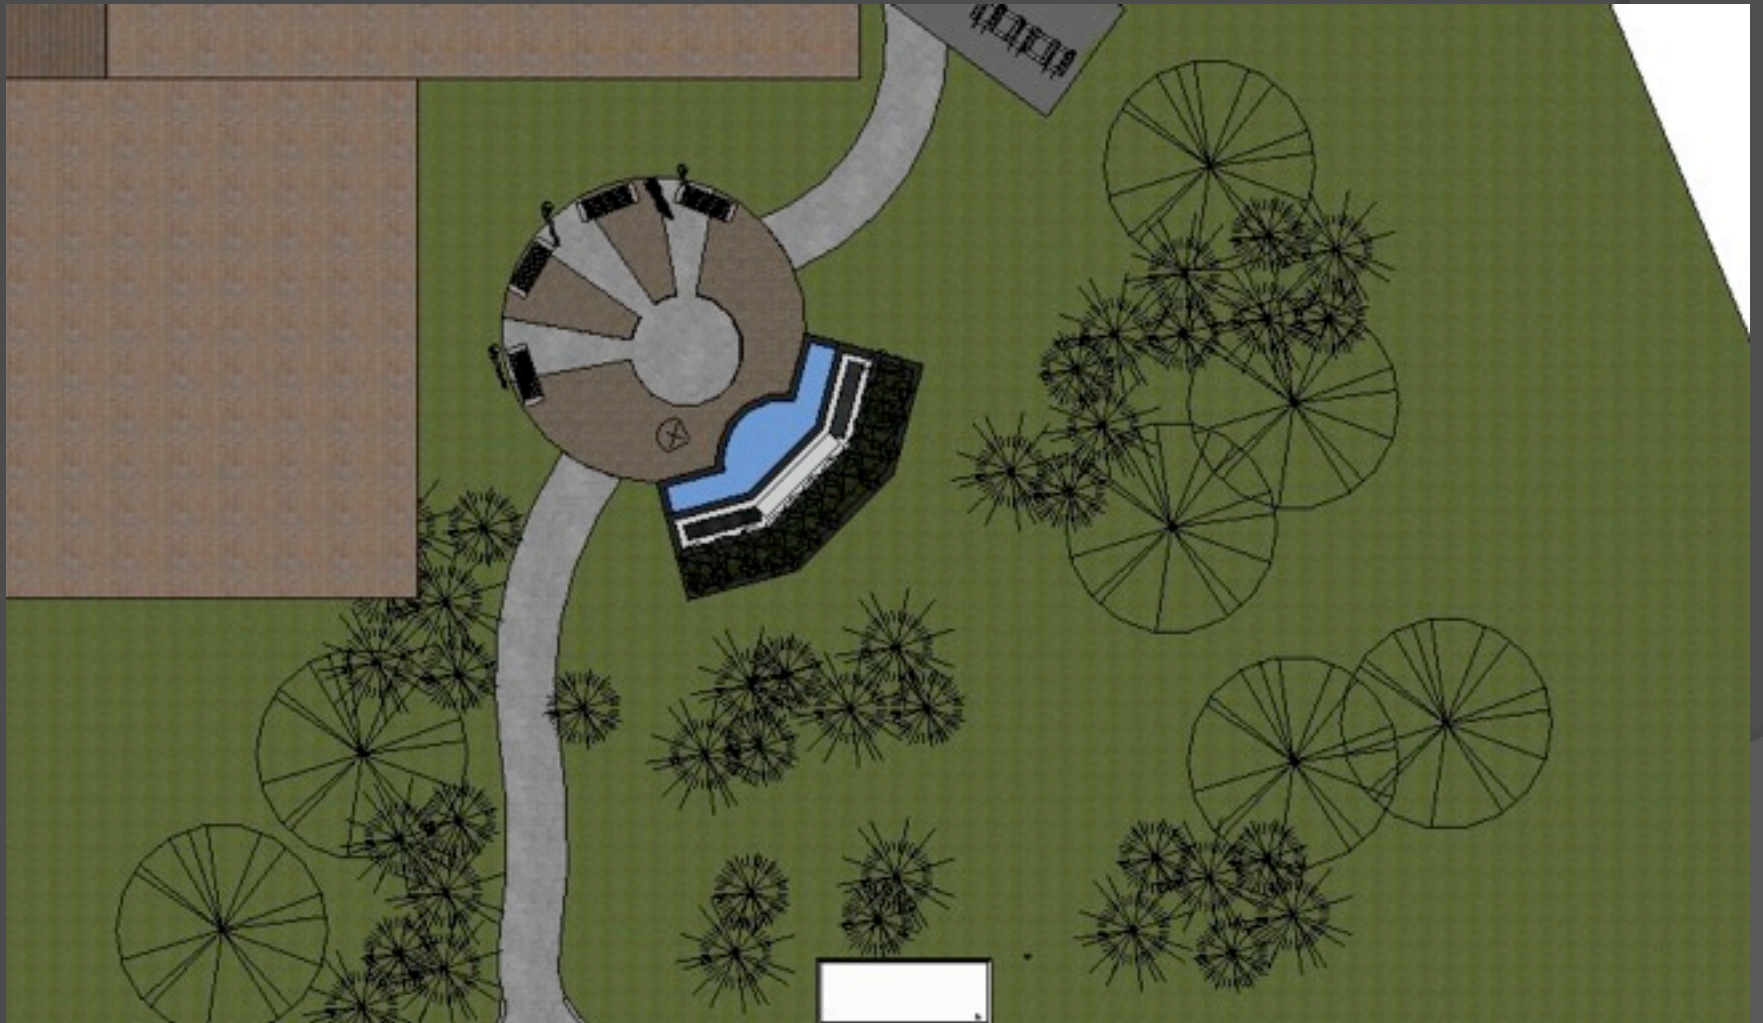

**Officer
Tonn
Memorial**

Memorial Plaza - North

Torn Memorial
Tribute to the Fallen
Heroes of Galt

Memorial Plaza - South

Thursday, September 19, 2013

Our
Inspiration

The Wall

- 3 walls, angled
- Flowers planted around
- Black/White alternating
- Pedestal
- Artistic flowing pattern of side walls

Flags

- **3 Flags in an arc, Galt, California and U.S.A.**
- **Lights on the pole or spotlight, can be flown at night**

Brick Pathway

- Can be sold to people
- Engraved with names
- Provides a mood
- Aesthetically pleasing walkway