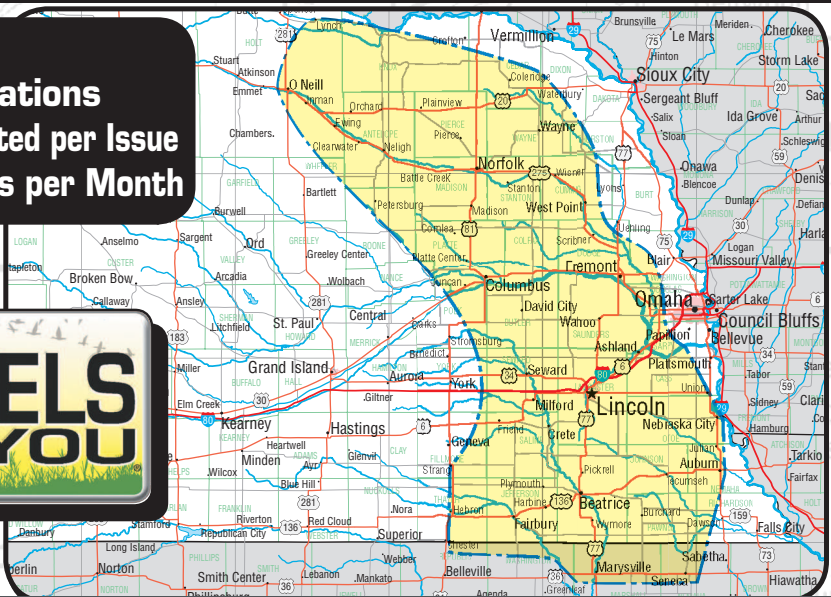

## Eastern Nebraska • Distribution Areas

- In 141 Towns
- 802 Total Rack Locations
- 22,000 Copies Distributed per Issue
- Over 390,000 Readers per Month

**WHEELS  
FOR YOU**