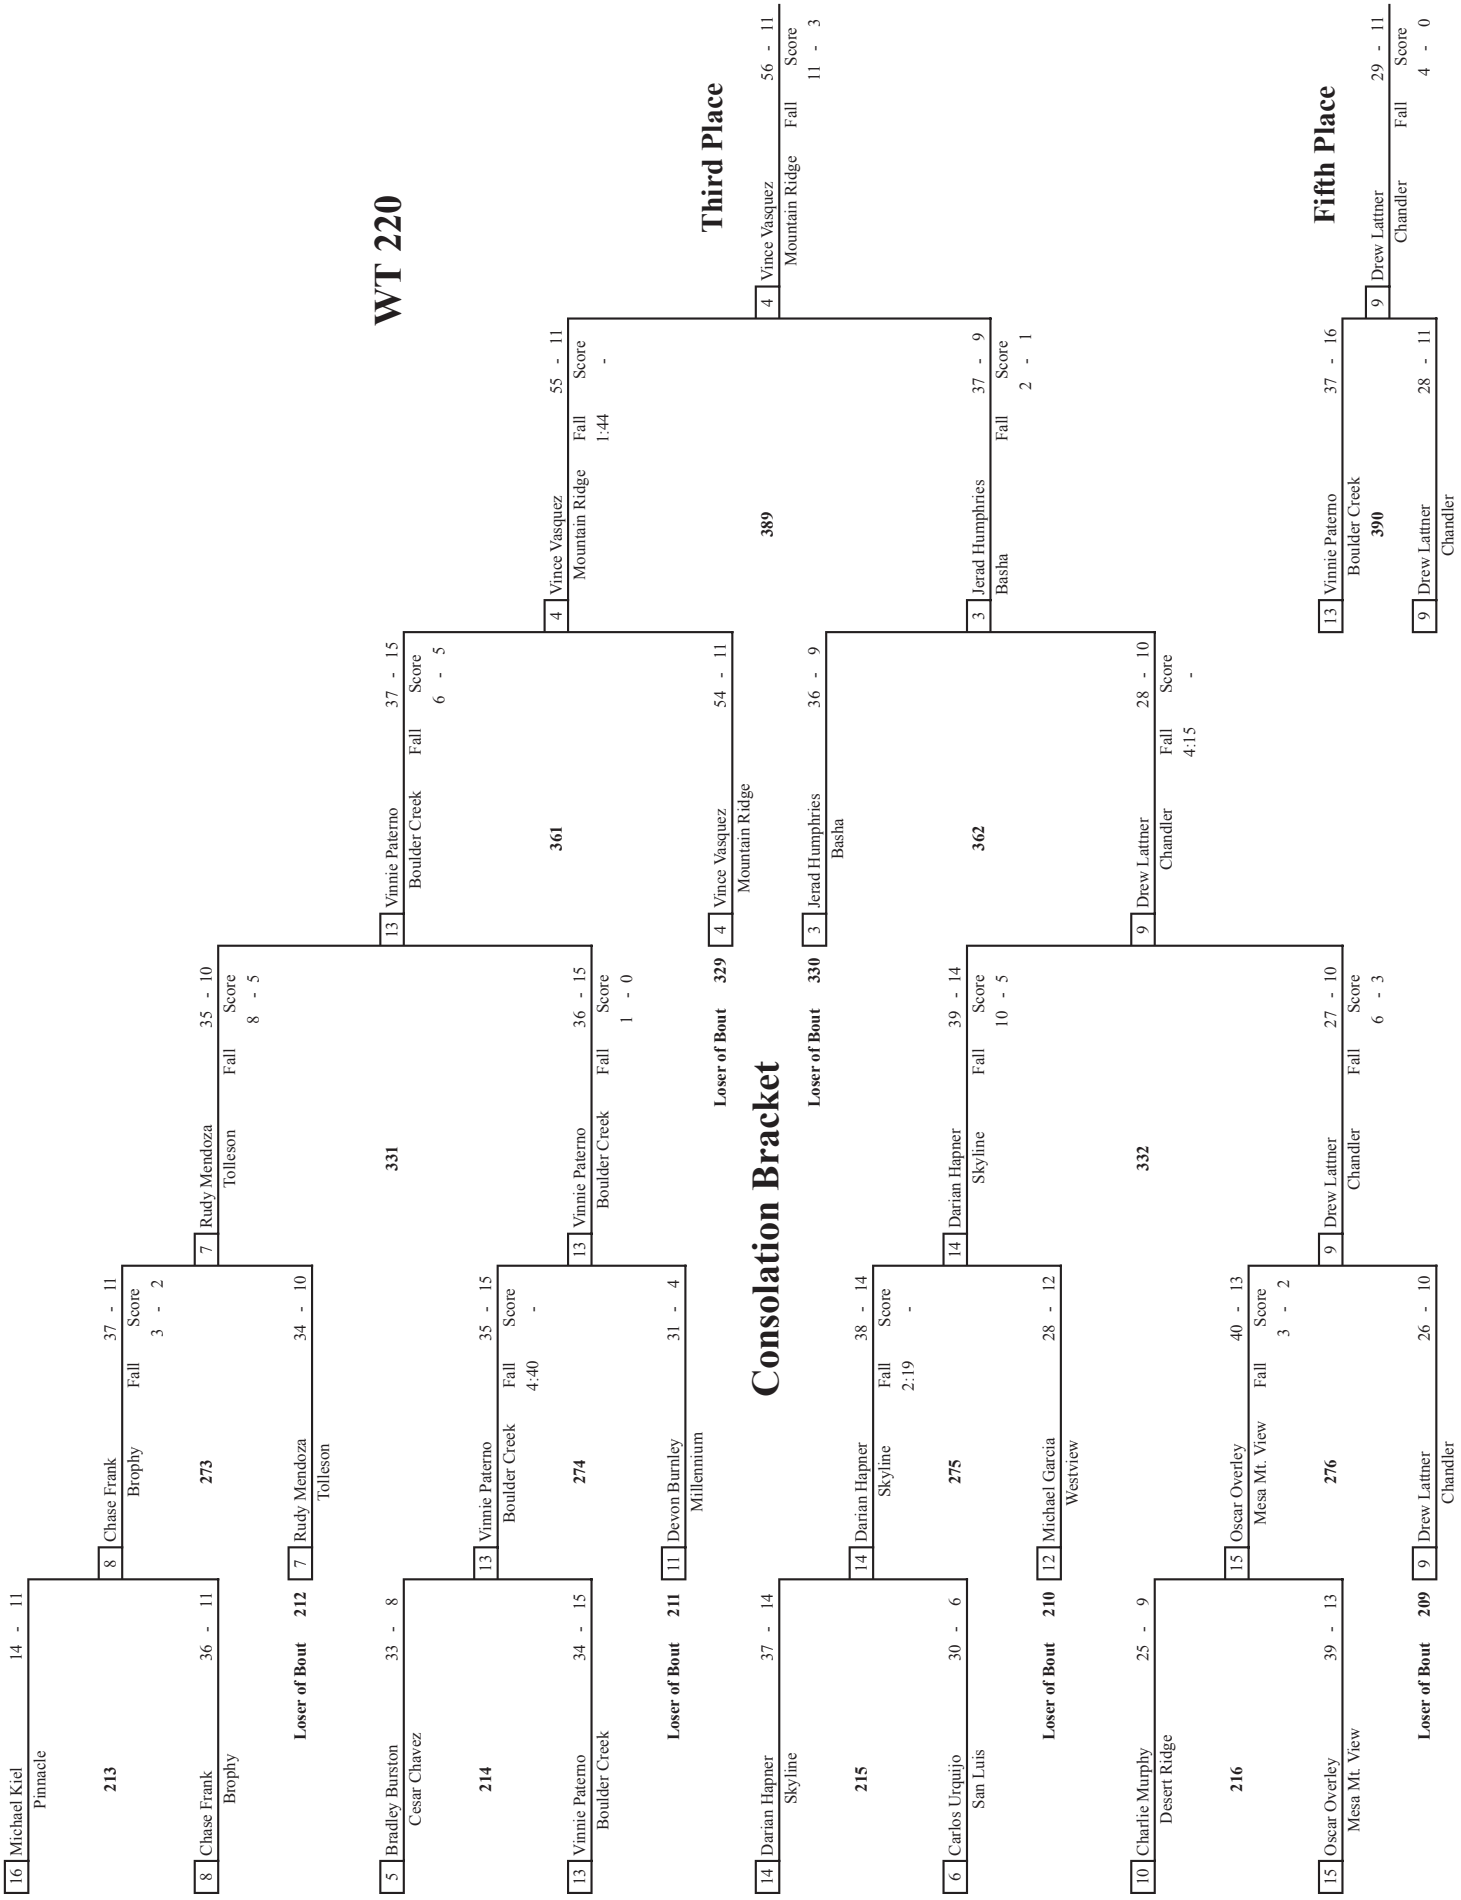

2011-12 D1 State Wrestling Championships

WT HWT

1	Timothy Lavery Sunnyside 105	13 - 1	1	Timothy Lavery Sunnyside	14 - 1	Fall	Score	2:38	-
16	Jose Cervantes Westwood	17 - 15	1	Timothy Lavery Sunnyside	15 - 1	Fall	Score	2:26	-
9	Robert Los Horizon 106	33 - 12	9	Robert Los Horizon	34 - 12	Fall	Score	5:50	-
8	Keyley Ellis Gilbert	21 - 7	1	Timothy Lavery Sunnyside	15 - 1	Fall	Score	2:26	-
5	Gustavo Vargas San Luis 107	35 - 4	12	Matt Zismann S. D. O'Connor	50 - 8	Fall	Score	1 - 0	0
12	Matt Zismann S. D. O'Connor	47 - 8	12	Matt Zismann S. D. O'Connor	48 - 8	Fall	Score	2:25	-
13	Patrick Joseph Hamilton 108	19 - 8	13	Patrick Joseph Hamilton	20 - 8	Fall	Score	4:43	-
4	David Castorena North	28 - 16	12	Matt Zismann S. D. O'Connor	49 - 8	Fall	Score	3 - 2	2
3	Cody Rediger Westview 109	17 - 4	3	Cody Rediger Westview	18 - 4	Fall	Score	9 - 7	-
14	Robert Schroek Mesa	27 - 16	6	Steven Rodriguez Corona Del Sol	41 - 6	Fall	Score	2:50	-
11	RayShawn Bogan Desert Ridge 110	19 - 11	6	Steven Rodriguez Corona Del Sol	40 - 6	Fall	Score	5 - 2	2
6	Steven Rodriguez Corona Del Sol	39 - 6	6	Steven Rodriguez Corona Del Sol	42 - 6	Fall	Score	3 - 2	2
7	Kilishimasi Uasike Mesa Mt. View 111	22 - 7	10	Eduardo Cisneros Cesar Chavez	19 - 14	Fall	Score	5 - 1	1
10	Eduardo Cisneros Cesar Chavez	18 - 14	2	Mike Kaledjian Red Mountain	39 - 6	Fall	Score	6 - 4	4
15	Gabe Hughes (Forfeit) Millennium 112	11 - 8	2	Mike Kaledjian Red Mountain	38 - 6	Fall	Score	FF	-
2	Mike Kaledjian Red Mountain	37 - 6	2	Mike Kaledjian Red Mountain	38 - 6	Fall	Score	FF	-

406
Champion

12 *Matt Zismann*
S. D. O'Connor
Fall Score 1:49 -

Overall Record 51 - 8